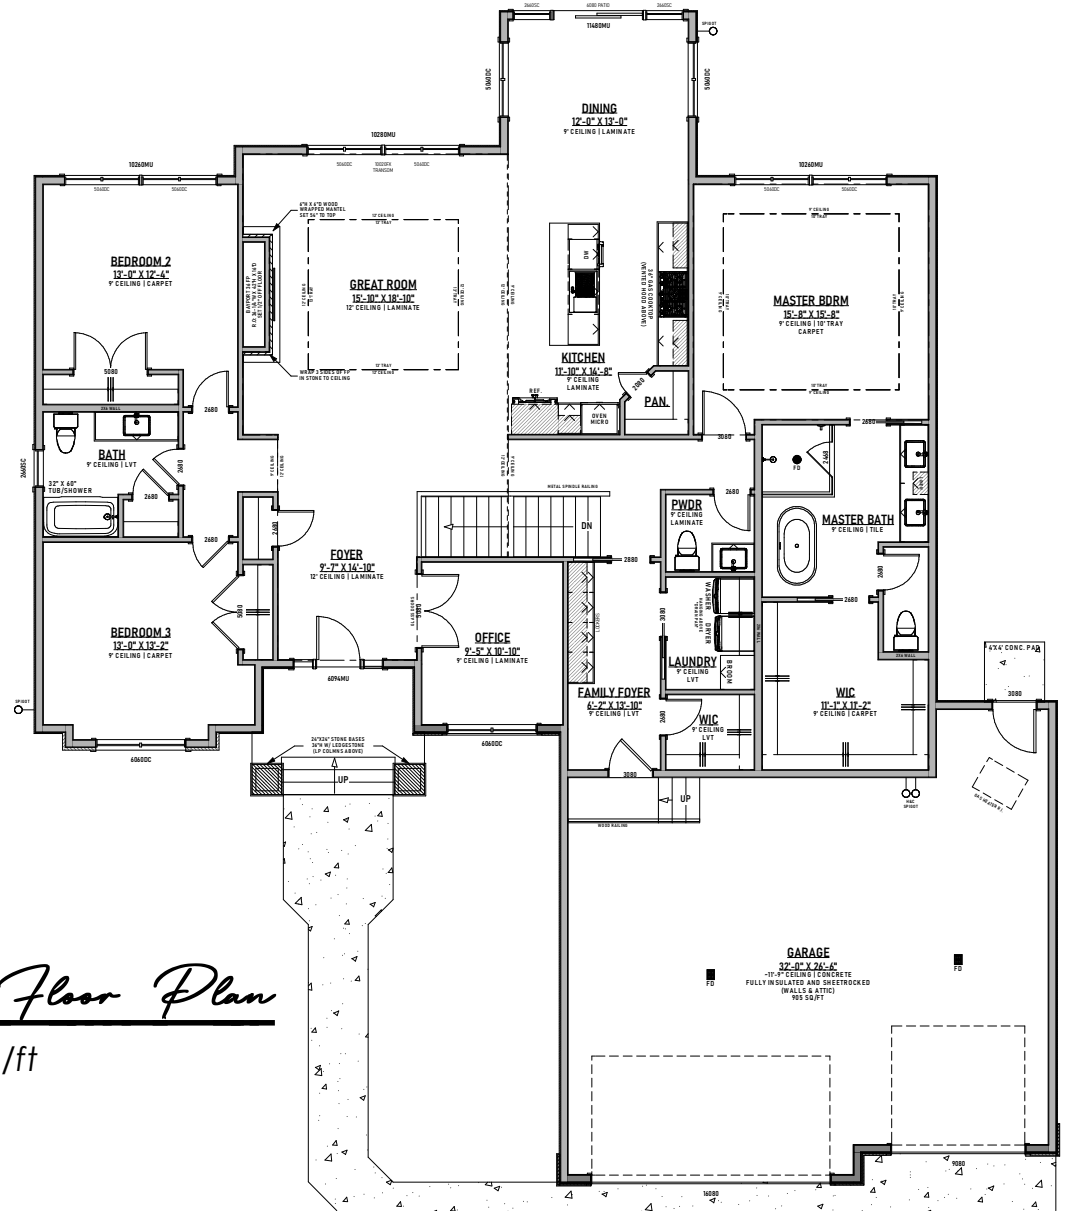

The Isaac by:

A 4,4880 sq/ft Luxury Rambler

**designerhomes**
of Fargo • Moorhead

Main Floor Plan
2,440 sq/ft

The Isaac by:

A 4,4880 sq/ft Luxury Rambler

designerhomes
of Fargo • Moorhead

Lower Level Plan
2,440 sq/ft

The Isaac by:

A 4,4880 sq/ft Luxury Rambler

designerhomes
of Fargo • Moorhead