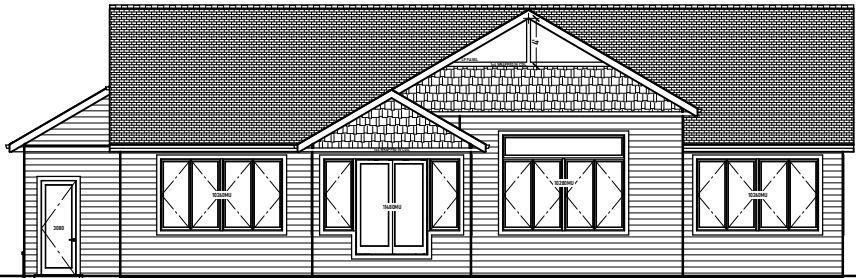

The Isaac by:

A 4,4880 sq/ft Luxury Rambler

**designerhomes**
of Fargo • Moorhead

Main Floor Plan
2,440 sq/ft

The Isaac by:

A 4,4880 sq/ft Luxury Rambler

designerhomes
of Fargo • Moorhead

Lower Level Plan
2,440 sq/ft

The Isaac by:

A 4,4880 sq/ft Luxury Rambler

designerhomes
of Fargo • Moorhead