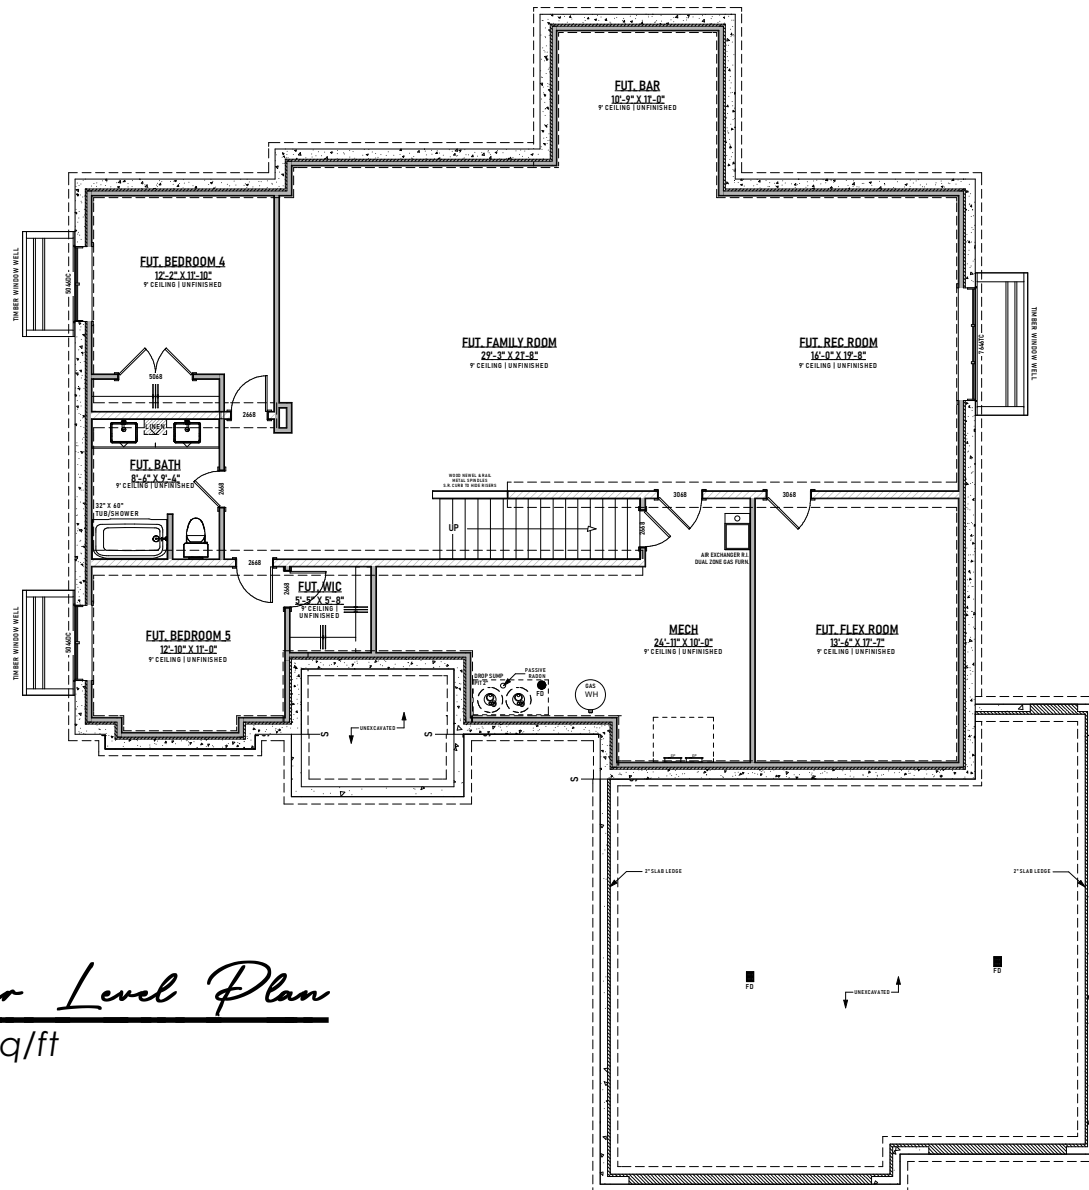

The Isaac by:

A 4,4880 sq/ft Luxury Rambler

**designerhomes**
of Fargo • Moorhead

Main Floor Plan
2,440 sq/ft

The Isaac by:

A 4,4880 sq/ft Luxury Rambler

designerhomes
of Fargo • Moorhead

Lower Level Plan
2,440 sq/ft

The Isaac by:

A 4,4880 sq/ft Luxury Rambler

designerhomes
of Fargo • Moorhead