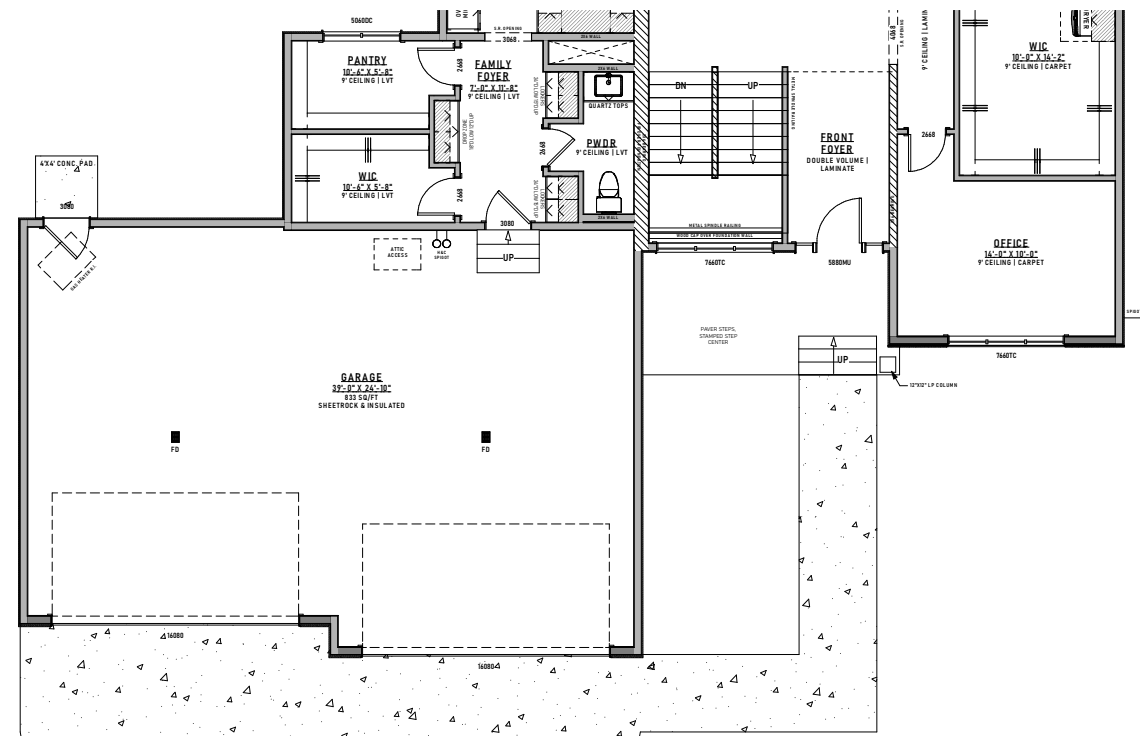

The Victoria by:
A 5,420 sq/ft Luxury Two Story

designerhomes
of Fargo • Moorhead

Main Floor Plan

2,006 sq/ft

The Victoria by:
A 5,420 sq/ft Luxury Two Story

designerhomes
of Fargo • Moorhead

Lower Level Plan
2,006 sq/ft

Second Floor Plan
1,418 sq/ft

The Victoria by:
A 5,420 sq/ft Luxury Two Story

designerhomes
of Fargo • Moorhead

Opt. Master Bath Layout

Opt. 4 Stall Garage

The Victoria by:

A 5,420 sq/ft Luxury Two Story

designerhomes
of Fargo • Moorhead