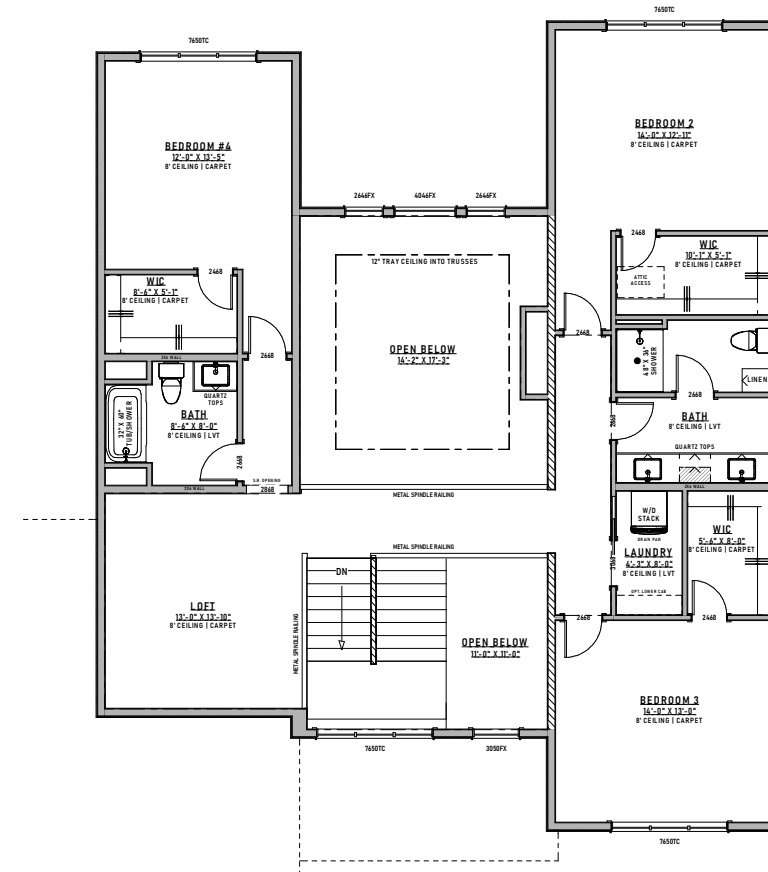

The Victoria by:
A 5,420 sq/ft Luxury Two Story

designerhomes
of Fargo • Moorhead

Main Floor Plan

2,006 sq/ft

The Victoria by:
A 5,420 sq/ft Luxury Two Story

designerhomes
of Fargo • Moorhead

Lower Level Plan
2,006 sq/ft

Second Floor Plan
1,418 sq/ft

The Victoria by:
A 5,420 sq/ft Luxury Two Story

designerhomes
of Fargo • Moorhead

Opt. Master Bath Layout

Opt. 4 Stall Garage

The Victoria by:

A 5,420 sq/ft Luxury Two Story

designerhomes
of Fargo • Moorhead