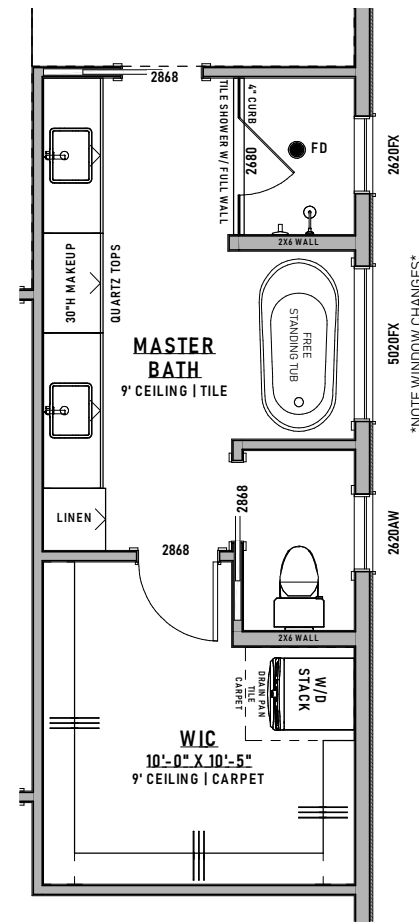

The Victoria by:
A 5,420 sq/ft Luxury Two Story

designerhomes
of Fargo • Moorhead

Main Floor Plan

2,006 sq/ft

The Victoria by:
A 5,420 sq/ft Luxury Two Story

designerhomes
of Fargo • Moorhead

Lower Level Plan
2,006 sq/ft

Second Floor Plan
1,418 sq/ft

The Victoria by:
A 5,420 sq/ft Luxury Two Story

designerhomes
of Fargo • Moorhead

Opt. Master Bath Layout

Opt. 4 Stall Garage

The Victoria by:

A 5,420 sq/ft Luxury Two Story

designerhomes
of Fargo • Moorhead