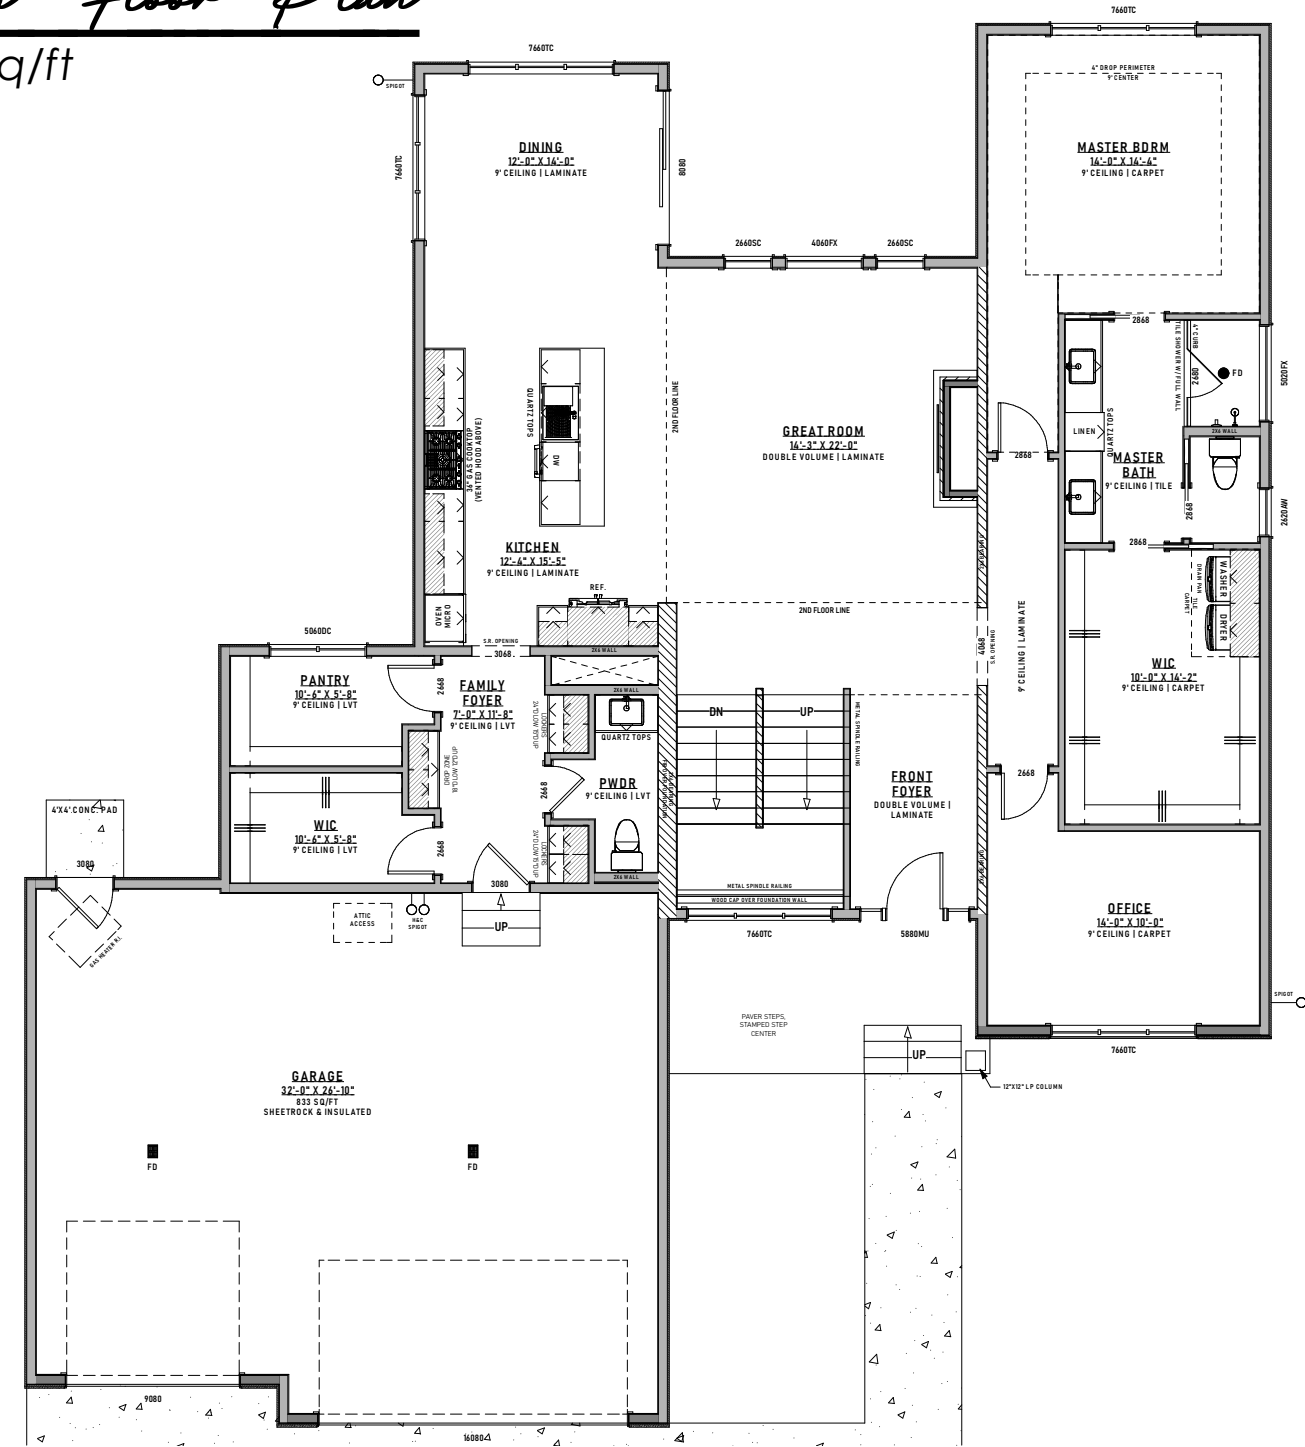

The Victoria by:
A 5,420 sq/ft Luxury Two Story

designerhomes
of Fargo • Moorhead

Main Floor Plan

2,006 sq/ft

The Victoria by:
A 5,420 sq/ft Luxury Two Story

designerhomes
of Fargo • Moorhead

Lower Level Plan
2,006 sq/ft

Second Floor Plan
1,418 sq/ft

The Victoria by:
A 5,420 sq/ft Luxury Two Story

designerhomes
of Fargo • Moorhead

Opt. Master Bath Layout

Opt. 4 Stall Garage

The Victoria by:

A 5,420 sq/ft Luxury Two Story

designerhomes
of Fargo • Moorhead