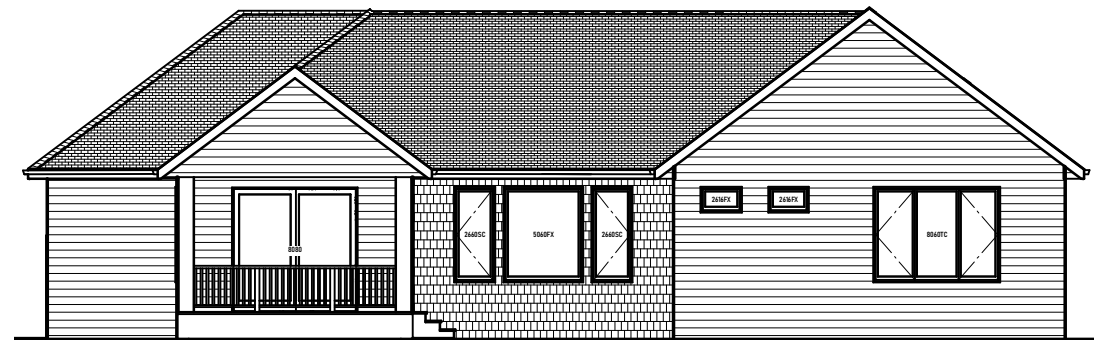

The Santa Fe by: **designerhomes**
of Fargo • Moorhead

A 4,810 sq/ft Luxury Rambler

Main Floor Plan
2,405 sq/ft

The Santa Fe by: **designerhomes**
of Fargo • Moorhead
A 4,810 sq/ft Luxury Rambler

Lower Level Plan
2,405 sq/ft

The Santa Fe by: **designerhomes**
of Fargo • Moorhead
A 4,810 sq/ft Luxury Rambler

Opt. Master Bath Layout

Opt. 4 Stall Garage

The Santa Fe

A 4,810 sq/ft Luxury Rambler

by: **designerhomes**
of Fargo • Moorhead

Opt. Powder Bath Layout

Opt. Covered Deck

The Santa Fe by: **designerhomes**
 of Fargo • Moorhead
 A 4,810 sq/ft Luxury Rambler