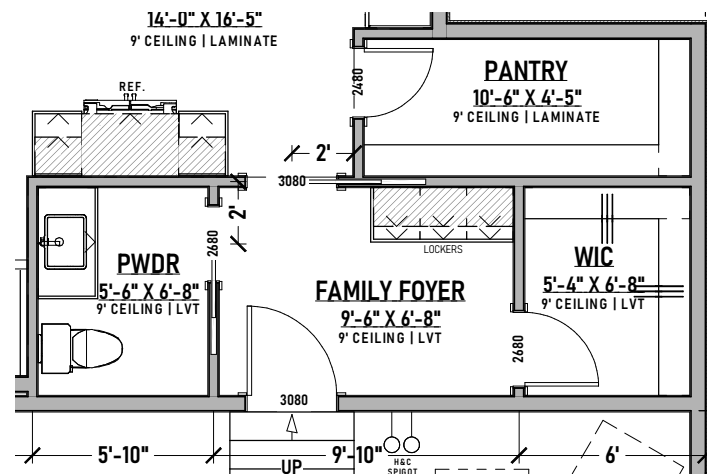

The Santa Fe by: **designerhomes**
of Fargo • Moorhead

A 4,810 sq/ft Luxury Rambler

Main Floor Plan
2,405 sq/ft

The Santa Fe by: **designerhomes**
of Fargo • Moorhead
A 4,810 sq/ft Luxury Rambler

Lower Level Plan
2,405 sq/ft

The Santa Fe by: **designerhomes**
of Fargo • Moorhead
A 4,810 sq/ft Luxury Rambler

Opt. Master Bath Layout

Opt. 4 Stall Garage

The Santa Fe

A 4,810 sq/ft Luxury Rambler

by: **designerhomes**
of Fargo • Moorhead

Opt. Powder Bath Layout

Opt. Covered Deck

The Santa Fe by: **designerhomes**
 of Fargo • Moorhead
 A 4,810 sq/ft Luxury Rambler