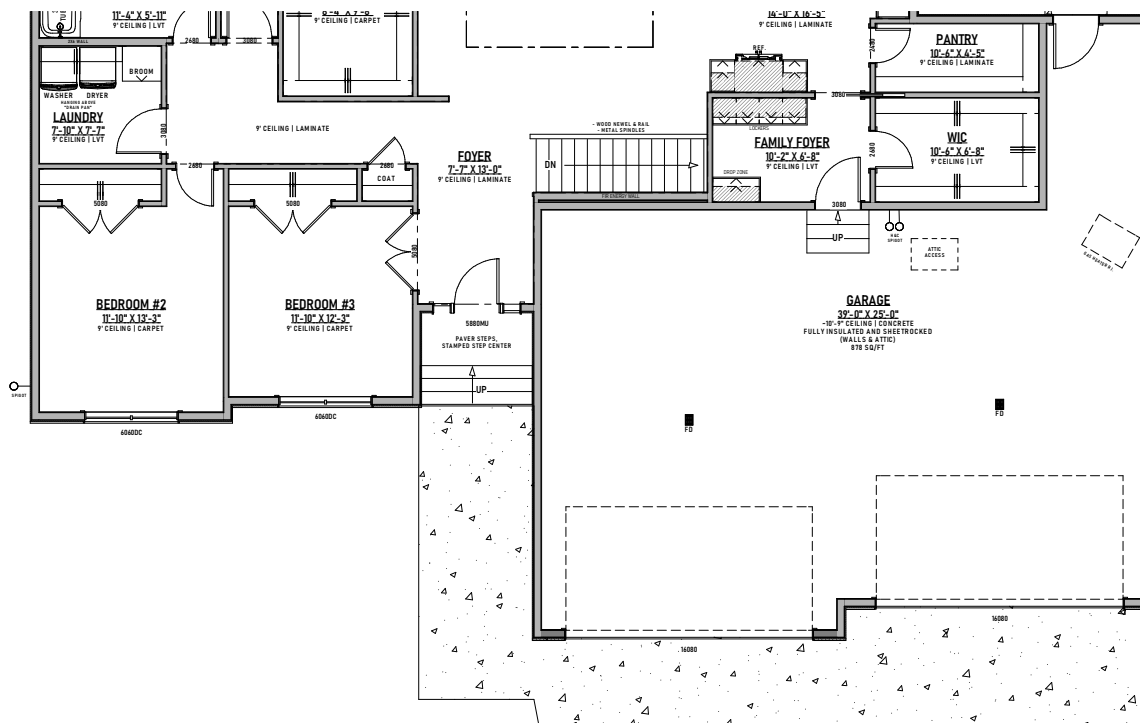

The Santa Fe by: **designerhomes**
of Fargo • Moorhead

A 4,810 sq/ft Luxury Rambler

Main Floor Plan
2,405 sq/ft

The Santa Fe by: **designerhomes**
of Fargo • Moorhead
A 4,810 sq/ft Luxury Rambler

Lower Level Plan
2,405 sq/ft

The Santa Fe by: **designerhomes**
of Fargo • Moorhead
A 4,810 sq/ft Luxury Rambler

Opt. Master Bath Layout

Opt. 4 Stall Garage

The Santa Fe

A 4,810 sq/ft Luxury Rambler

by: **designerhomes**
of Fargo • Moorhead

Opt. Powder Bath Layout

Opt. Covered Deck

The Santa Fe by: **designerhomes**
 of Fargo • Moorhead
 A 4,810 sq/ft Luxury Rambler