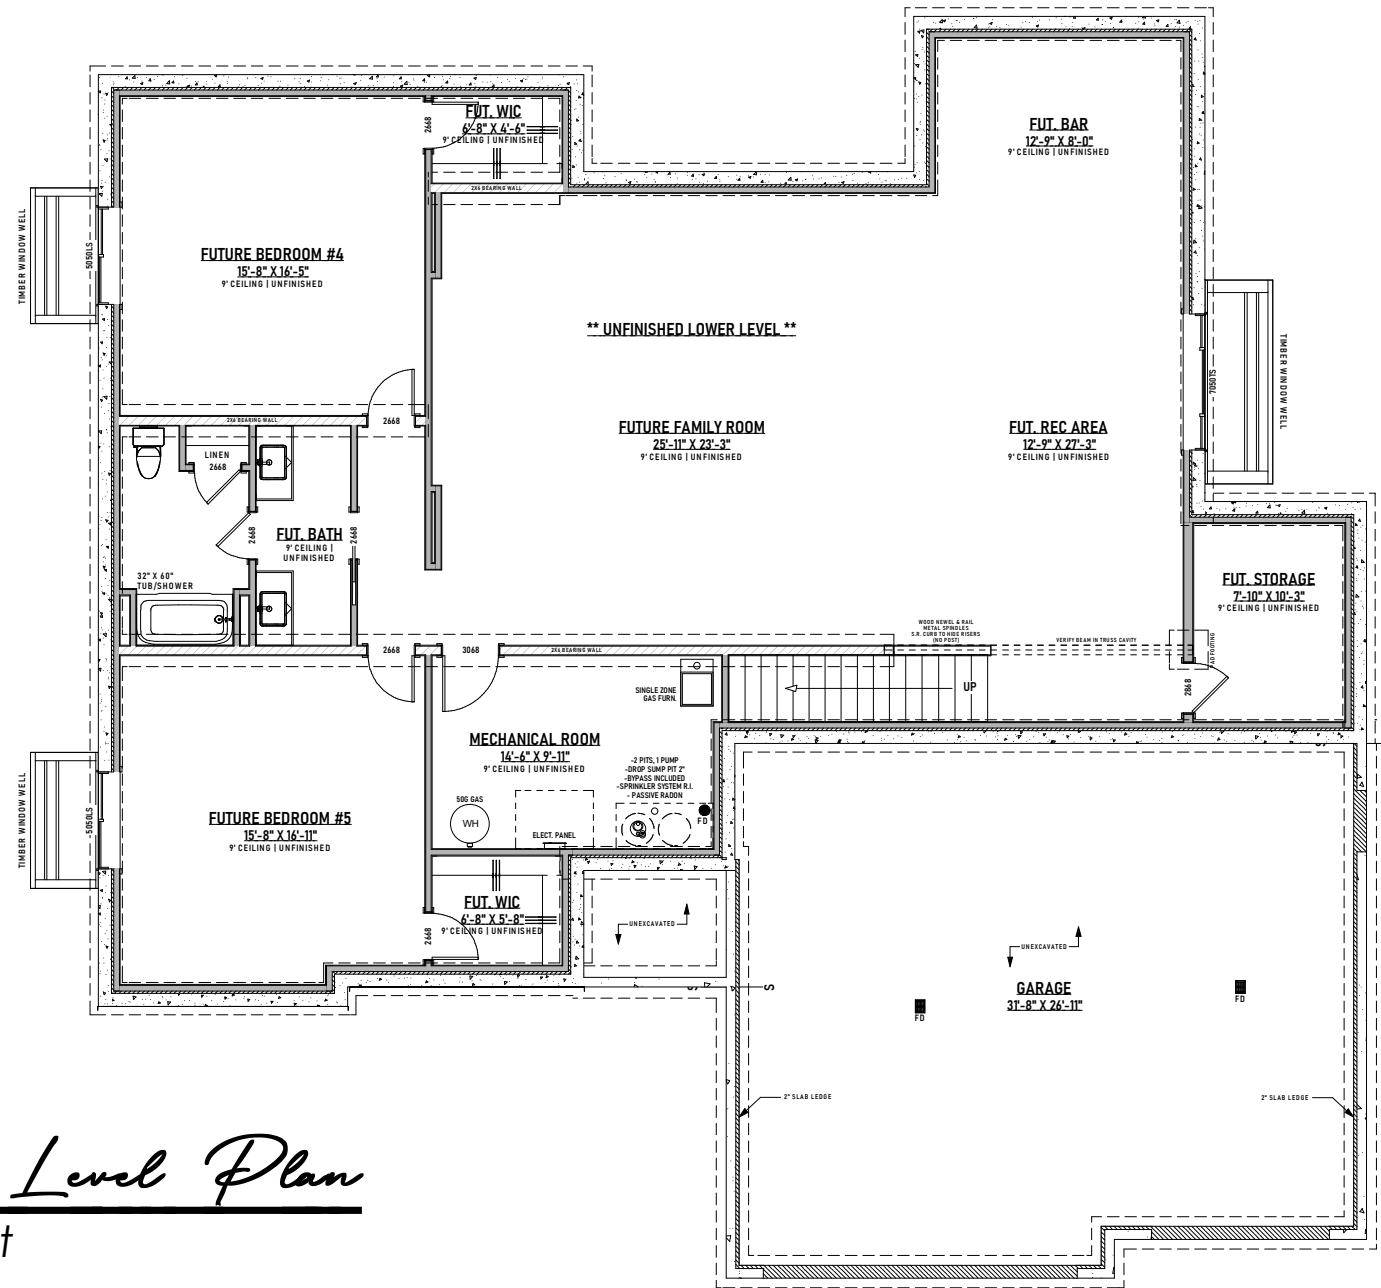

The Santa Fe by: **designerhomes**
of Fargo • Moorhead

A 4,810 sq/ft Luxury Rambler

Main Floor Plan
2,405 sq/ft

The Santa Fe by: **designerhomes**
of Fargo • Moorhead
A 4,810 sq/ft Luxury Rambler

Lower Level Plan
2,405 sq/ft

The Santa Fe by: **designerhomes**
of Fargo • Moorhead
A 4,810 sq/ft Luxury Rambler

Opt. Master Bath Layout

Opt. 4 Stall Garage

The Santa Fe

A 4,810 sq/ft Luxury Rambler

by: **designerhomes**
of Fargo • Moorhead

Opt. Powder Bath Layout

Opt. Covered Deck

The Santa Fe by: **designerhomes**
 of Fargo • Moorhead
 A 4,810 sq/ft Luxury Rambler