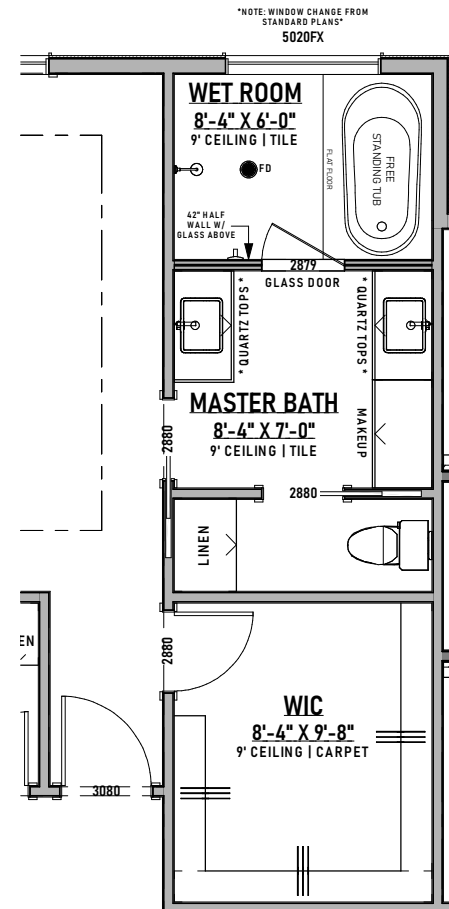

The Santa Fe by: **designerhomes**
of Fargo • Moorhead

A 4,810 sq/ft Luxury Rambler

Main Floor Plan
2,405 sq/ft

The Santa Fe by: **designerhomes**
of Fargo • Moorhead
A 4,810 sq/ft Luxury Rambler

Lower Level Plan
2,405 sq/ft

The Santa Fe by: **designerhomes**
of Fargo • Moorhead
A 4,810 sq/ft Luxury Rambler

Opt. Master Bath Layout

Opt. 4 Stall Garage

The Santa Fe

A 4,810 sq/ft Luxury Rambler

by: **designerhomes**
of Fargo • Moorhead

Opt. Powder Bath Layout

Opt. Covered Deck

The Santa Fe by: **designerhomes**
 of Fargo • Moorhead
 A 4,810 sq/ft Luxury Rambler