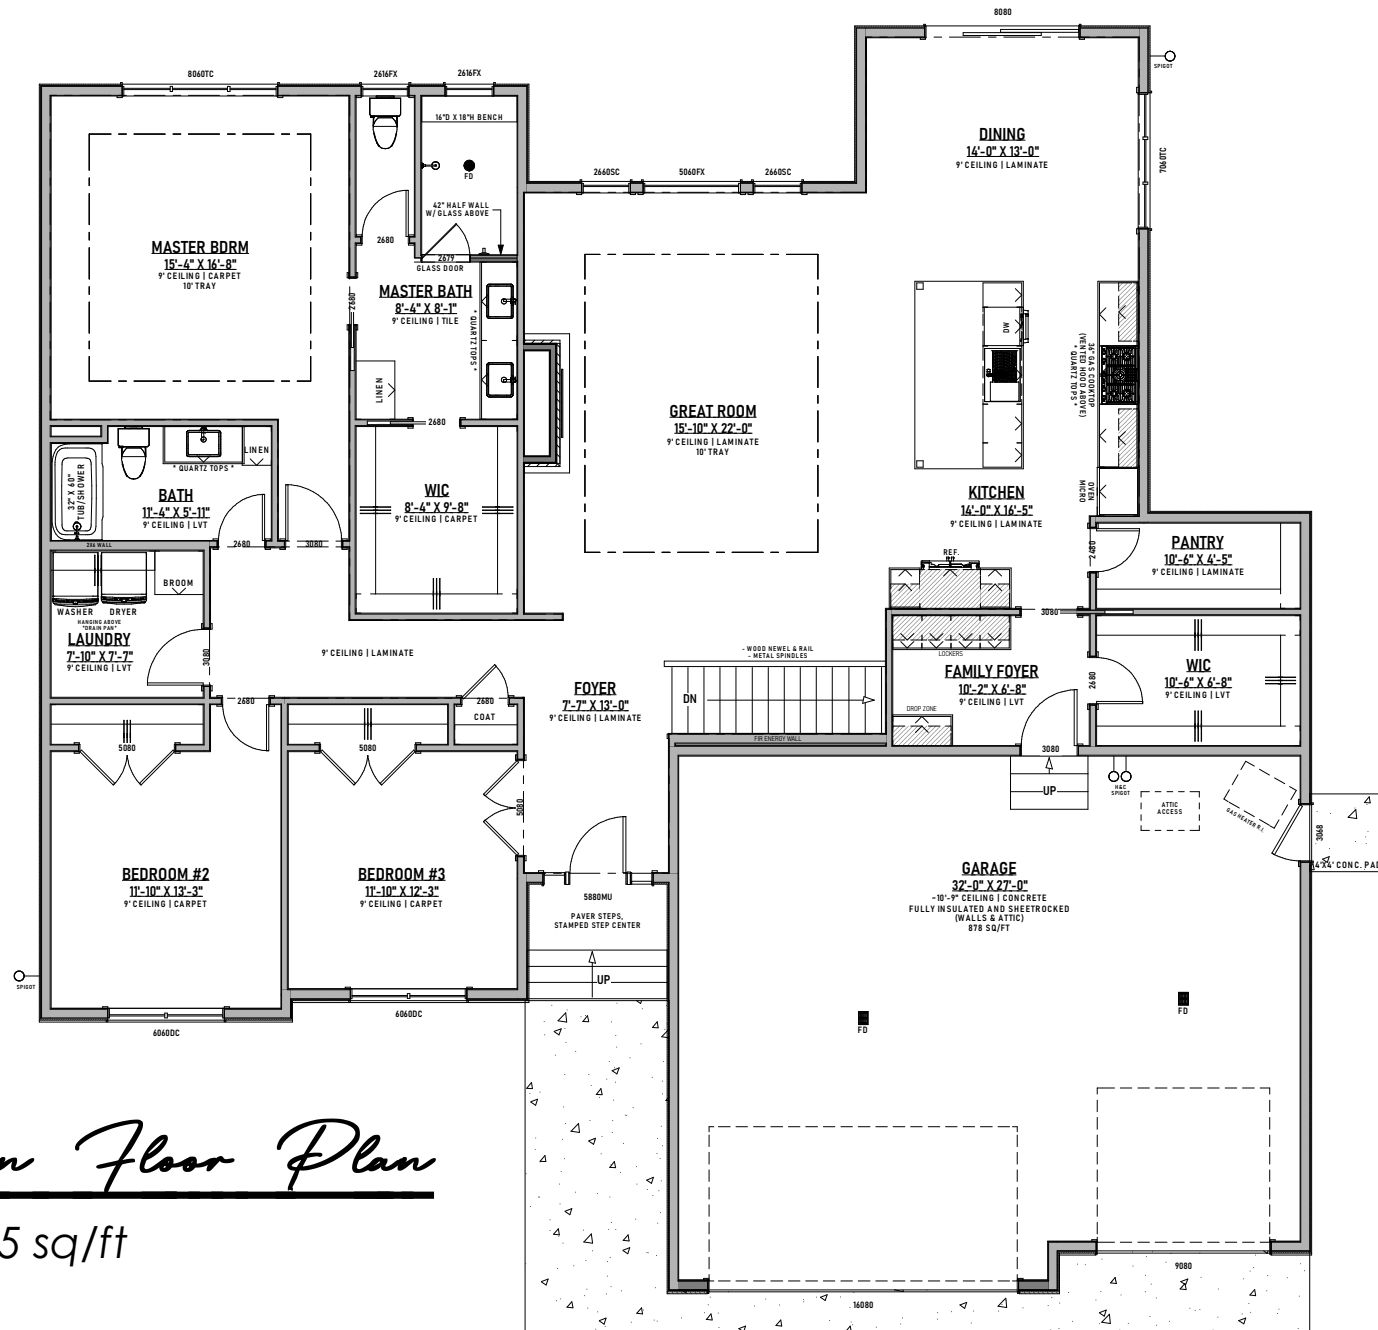

The Santa Fe by: **designerhomes**
of Fargo • Moorhead

A 4,810 sq/ft Luxury Rambler

Main Floor Plan
2,405 sq/ft

The Santa Fe by: **designerhomes**
of Fargo • Moorhead
A 4,810 sq/ft Luxury Rambler

Lower Level Plan
2,405 sq/ft

The Santa Fe by: **designerhomes**
of Fargo • Moorhead
A 4,810 sq/ft Luxury Rambler

Opt. Master Bath Layout

Opt. 4 Stall Garage

The Santa Fe

A 4,810 sq/ft Luxury Rambler

by: **designerhomes**
of Fargo • Moorhead

Opt. Powder Bath Layout

Opt. Covered Deck

The Santa Fe by: **designerhomes**
 of Fargo • Moorhead
 A 4,810 sq/ft Luxury Rambler