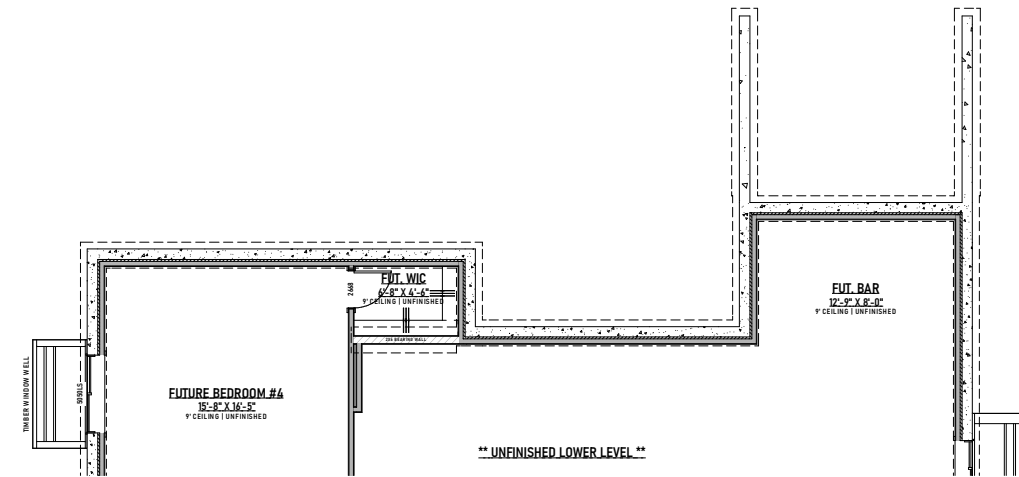

The Santa Fe by: **designerhomes**
of Fargo • Moorhead

A 4,810 sq/ft Luxury Rambler

Main Floor Plan
2,405 sq/ft

The Santa Fe by: **designerhomes**
of Fargo • Moorhead
A 4,810 sq/ft Luxury Rambler

Lower Level Plan
2,405 sq/ft

The Santa Fe by: **designerhomes**
of Fargo • Moorhead
A 4,810 sq/ft Luxury Rambler

Opt. Master Bath Layout

Opt. 4 Stall Garage

The Santa Fe

A 4,810 sq/ft Luxury Rambler

by: **designerhomes**
of Fargo • Moorhead

Opt. Powder Bath Layout

Opt. Covered Deck

The Santa Fe by: **designerhomes**
 of Fargo • Moorhead
 A 4,810 sq/ft Luxury Rambler