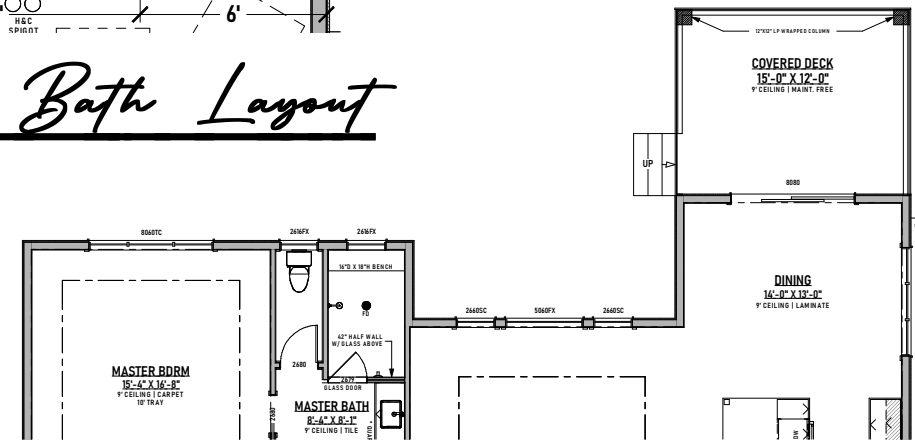

The Santa Fe by: **designerhomes**
of Fargo • Moorhead

A 4,810 sq/ft Luxury Rambler

Main Floor Plan
2,405 sq/ft

The Santa Fe by: **designerhomes**
of Fargo • Moorhead
A 4,810 sq/ft Luxury Rambler

Lower Level Plan
2,405 sq/ft

The Santa Fe by: **designerhomes**
of Fargo • Moorhead
A 4,810 sq/ft Luxury Rambler

Opt. Master Bath Layout

Opt. 4 Stall Garage

The Santa Fe

A 4,810 sq/ft Luxury Rambler

by: **designerhomes**
of Fargo • Moorhead

Opt. Powder Bath Layout

Opt. Covered Deck

The Santa Fe by: **designerhomes**
 of Fargo • Moorhead
 A 4,810 sq/ft Luxury Rambler