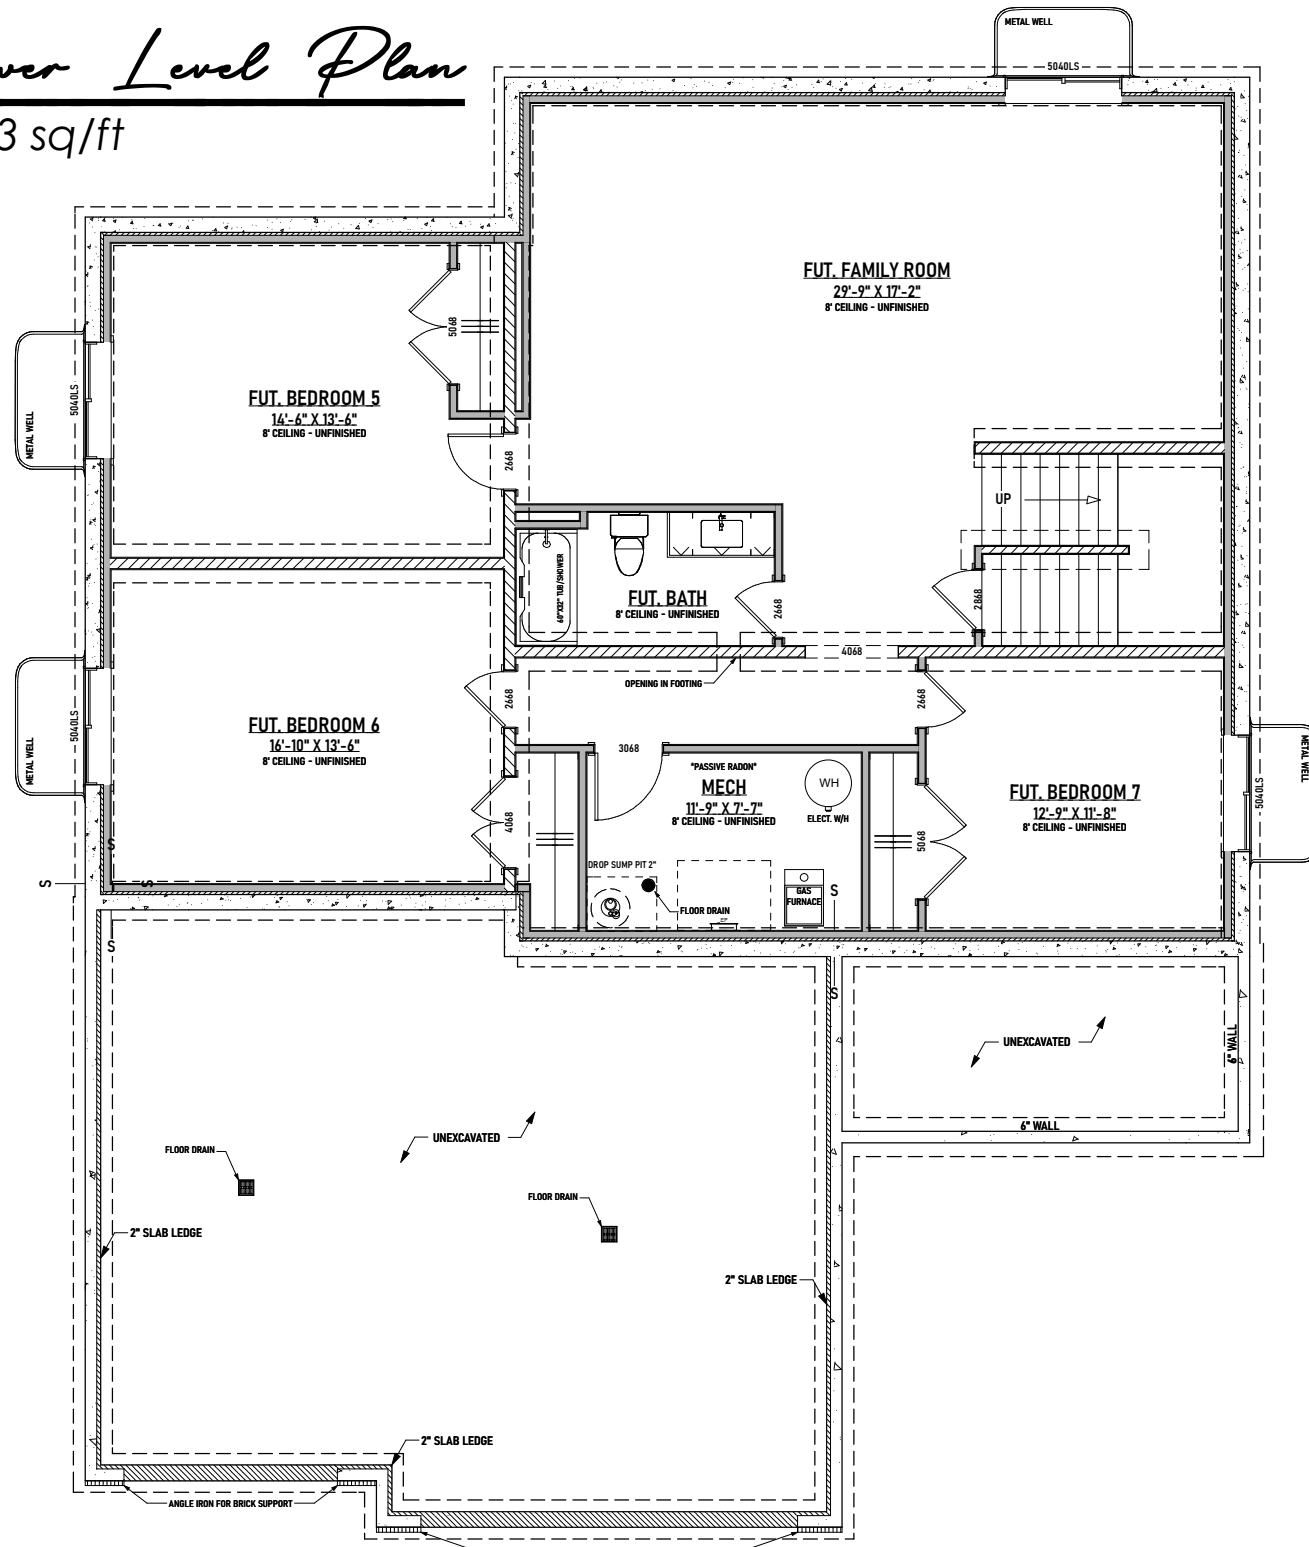

The Summit by:
A 4,505 sq/ft Two Story

designerhomes
of Fargo • Moorhead

Main Floor Plan

1,743 sq/ft

The Summit by:
A 4,505 sq/ft Two Story

designerhomes
of Fargo • Moorhead

Lower Level Plan
1,743 sq/ft

Second Floor Plan
1,019 sq/ft

The Summit by:
A 4,505 sq/ft Two Story

designerhomes
of Fargo • Moorhead