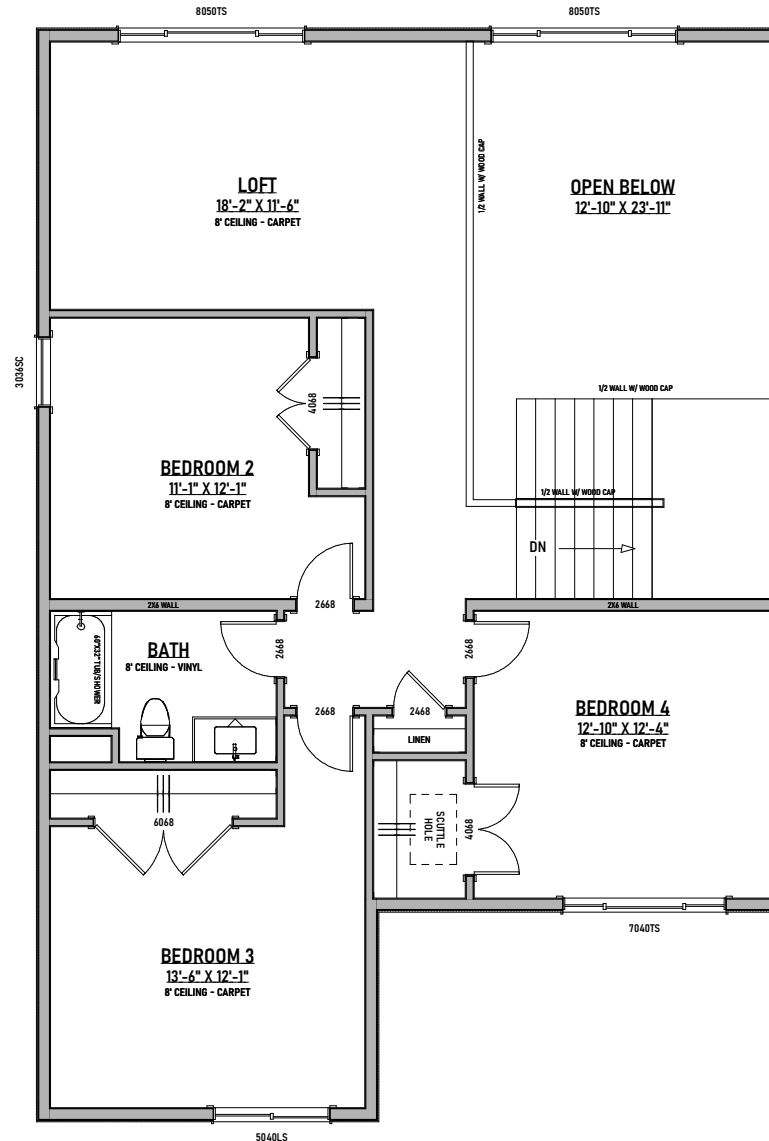

The Summit by:
A 4,505 sq/ft Two Story

designerhomes
of Fargo • Moorhead

Main Floor Plan

1,743 sq/ft

The Summit by:
A 4,505 sq/ft Two Story

designerhomes
of Fargo • Moorhead

Lower Level Plan
1,743 sq/ft

Second Floor Plan
1,019 sq/ft

The Summit by:
A 4,505 sq/ft Two Story

designerhomes
of Fargo • Moorhead