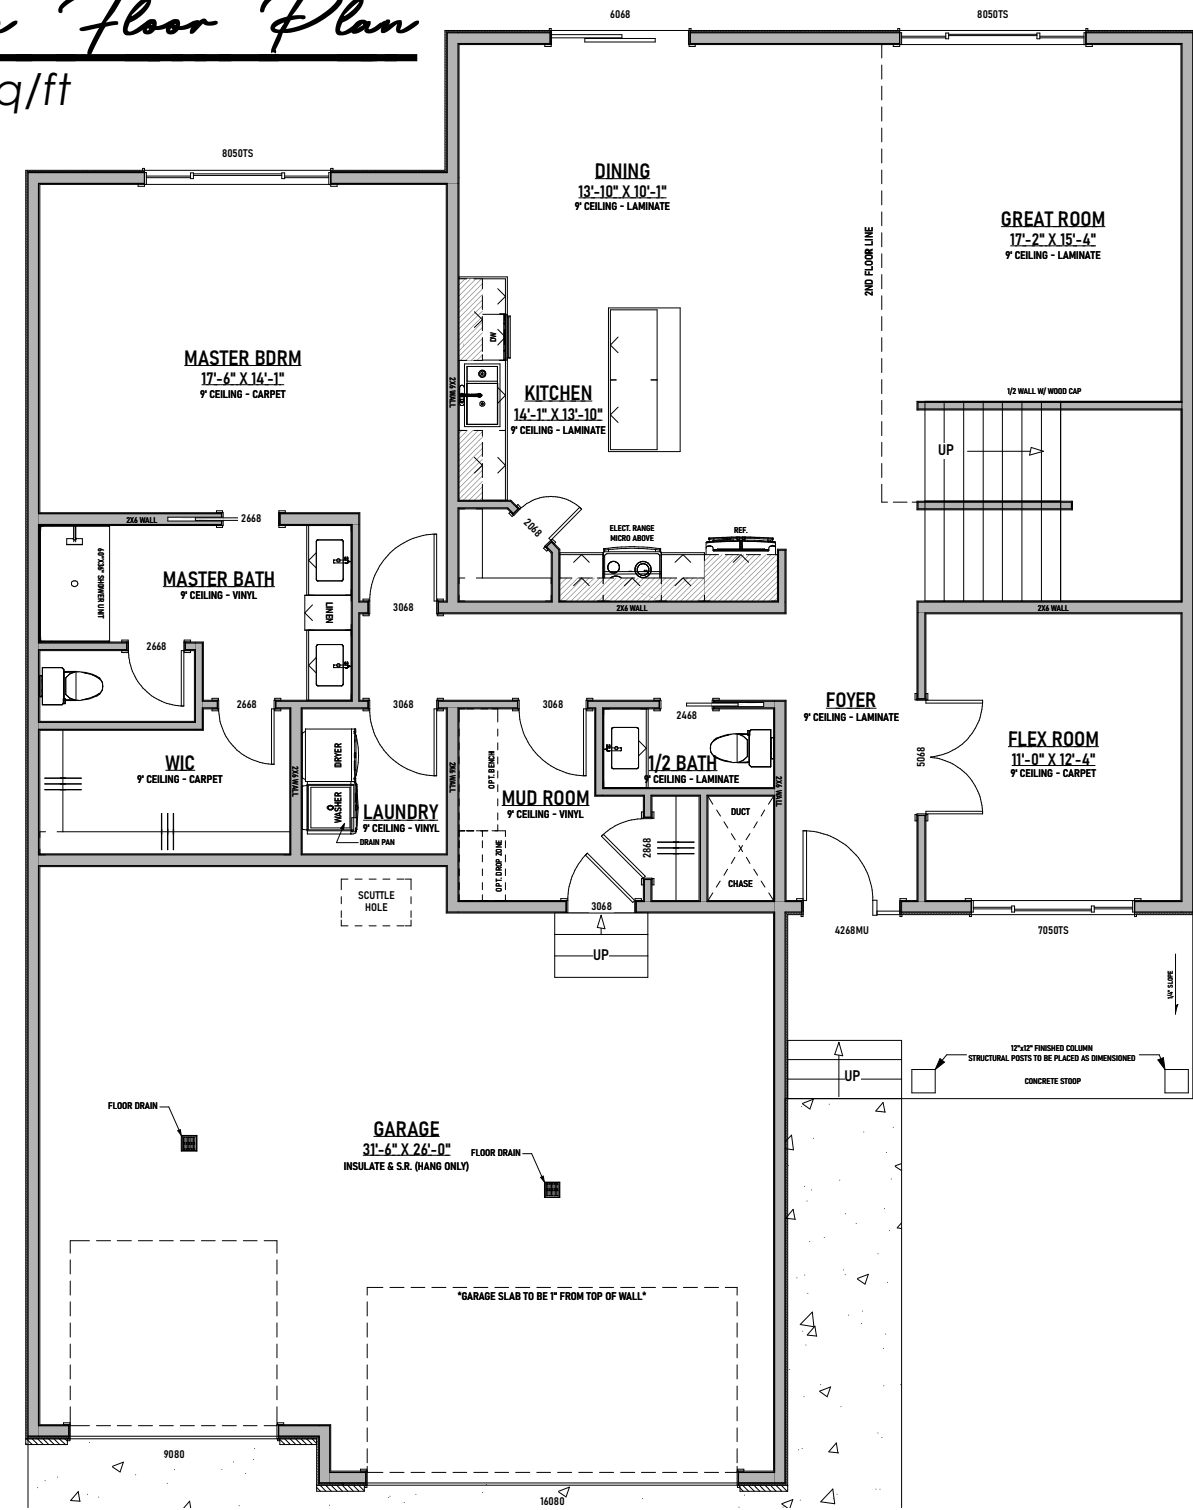

The Summit by:
A 4,505 sq/ft Two Story

designerhomes
of Fargo • Moorhead

Main Floor Plan

1,743 sq/ft

The Summit by:
A 4,505 sq/ft Two Story

designerhomes
of Fargo • Moorhead

Lower Level Plan
1,743 sq/ft

Second Floor Plan
1,019 sq/ft

The Summit by:
A 4,505 sq/ft Two Story

designerhomes
of Fargo • Moorhead