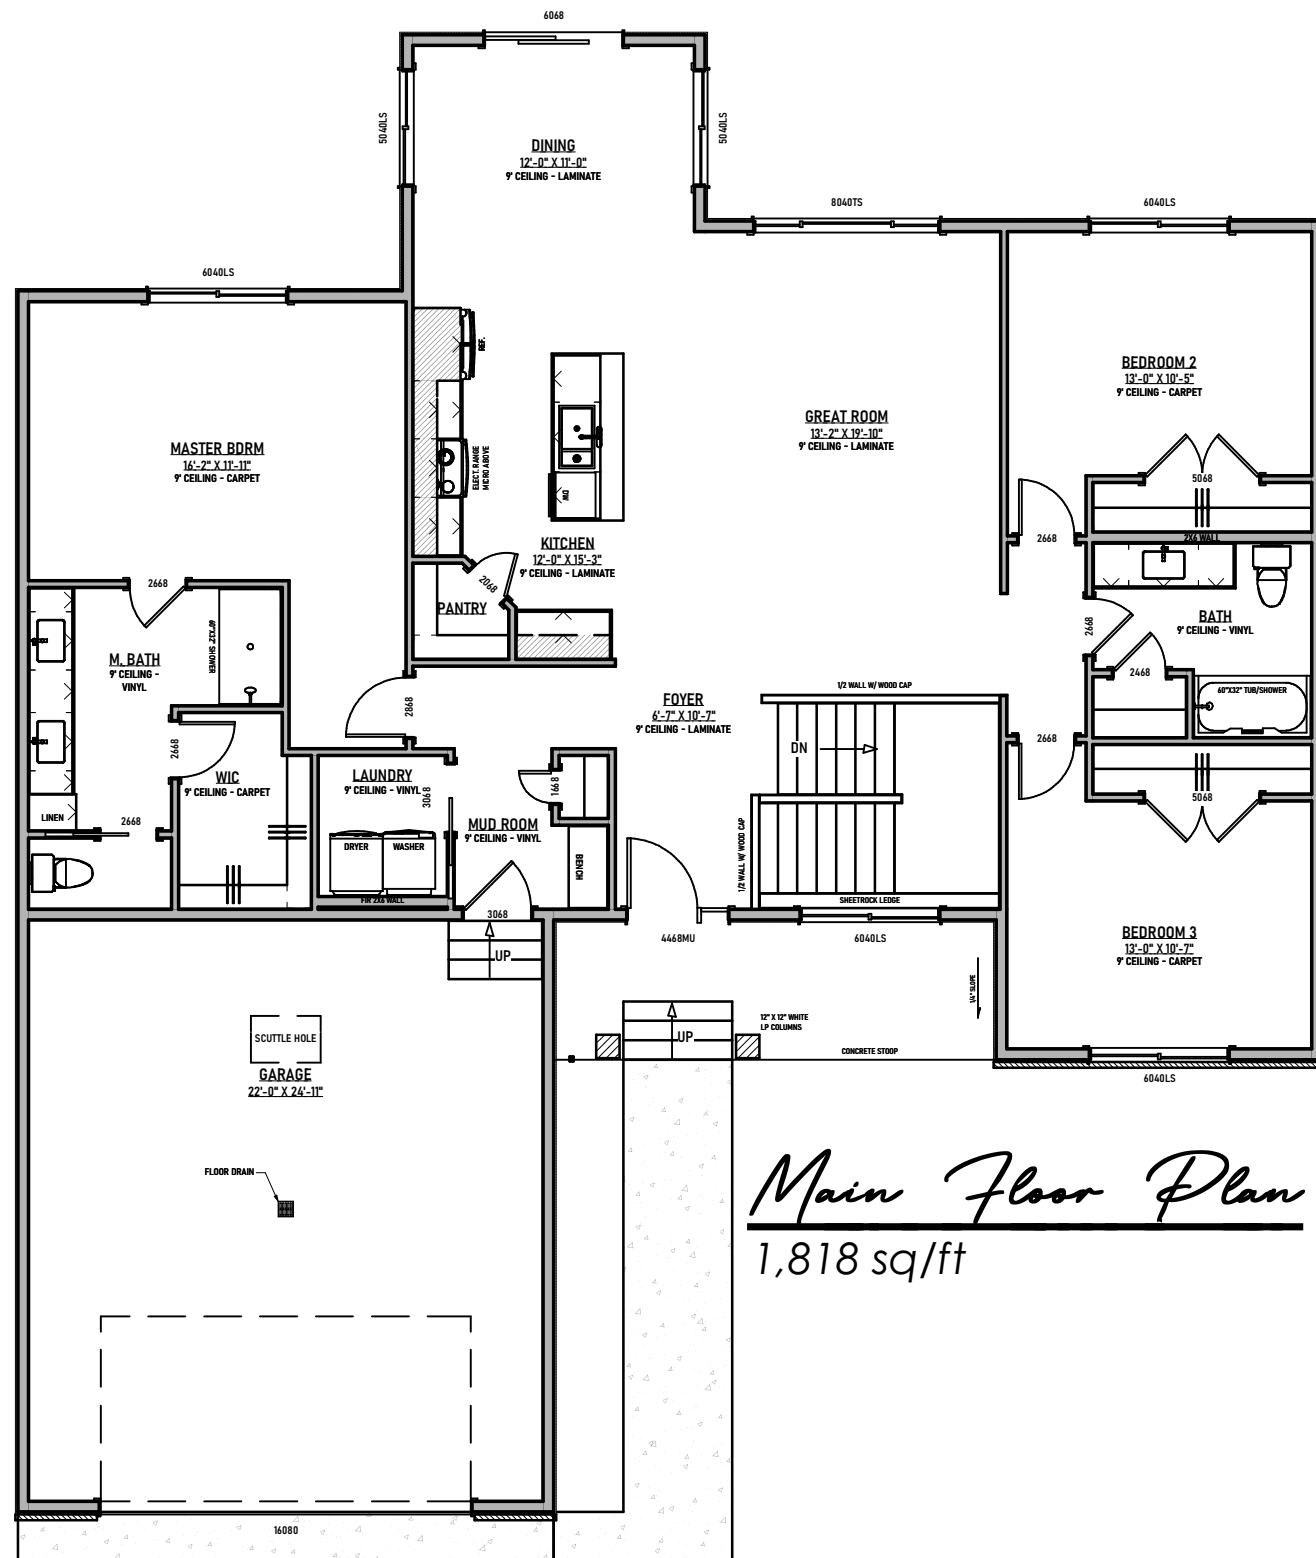

The Remington by: **designerhomes**
A 3,636 sq/ft Rambler of Fargo • Moorhead

The Remington by: **designerhomes**
A 3,636 sq/ft Rambler of Fargo • Moorhead

The Remington by: **designerhomes**
A 3,636 sq/ft Rambler of Fargo • Moorhead