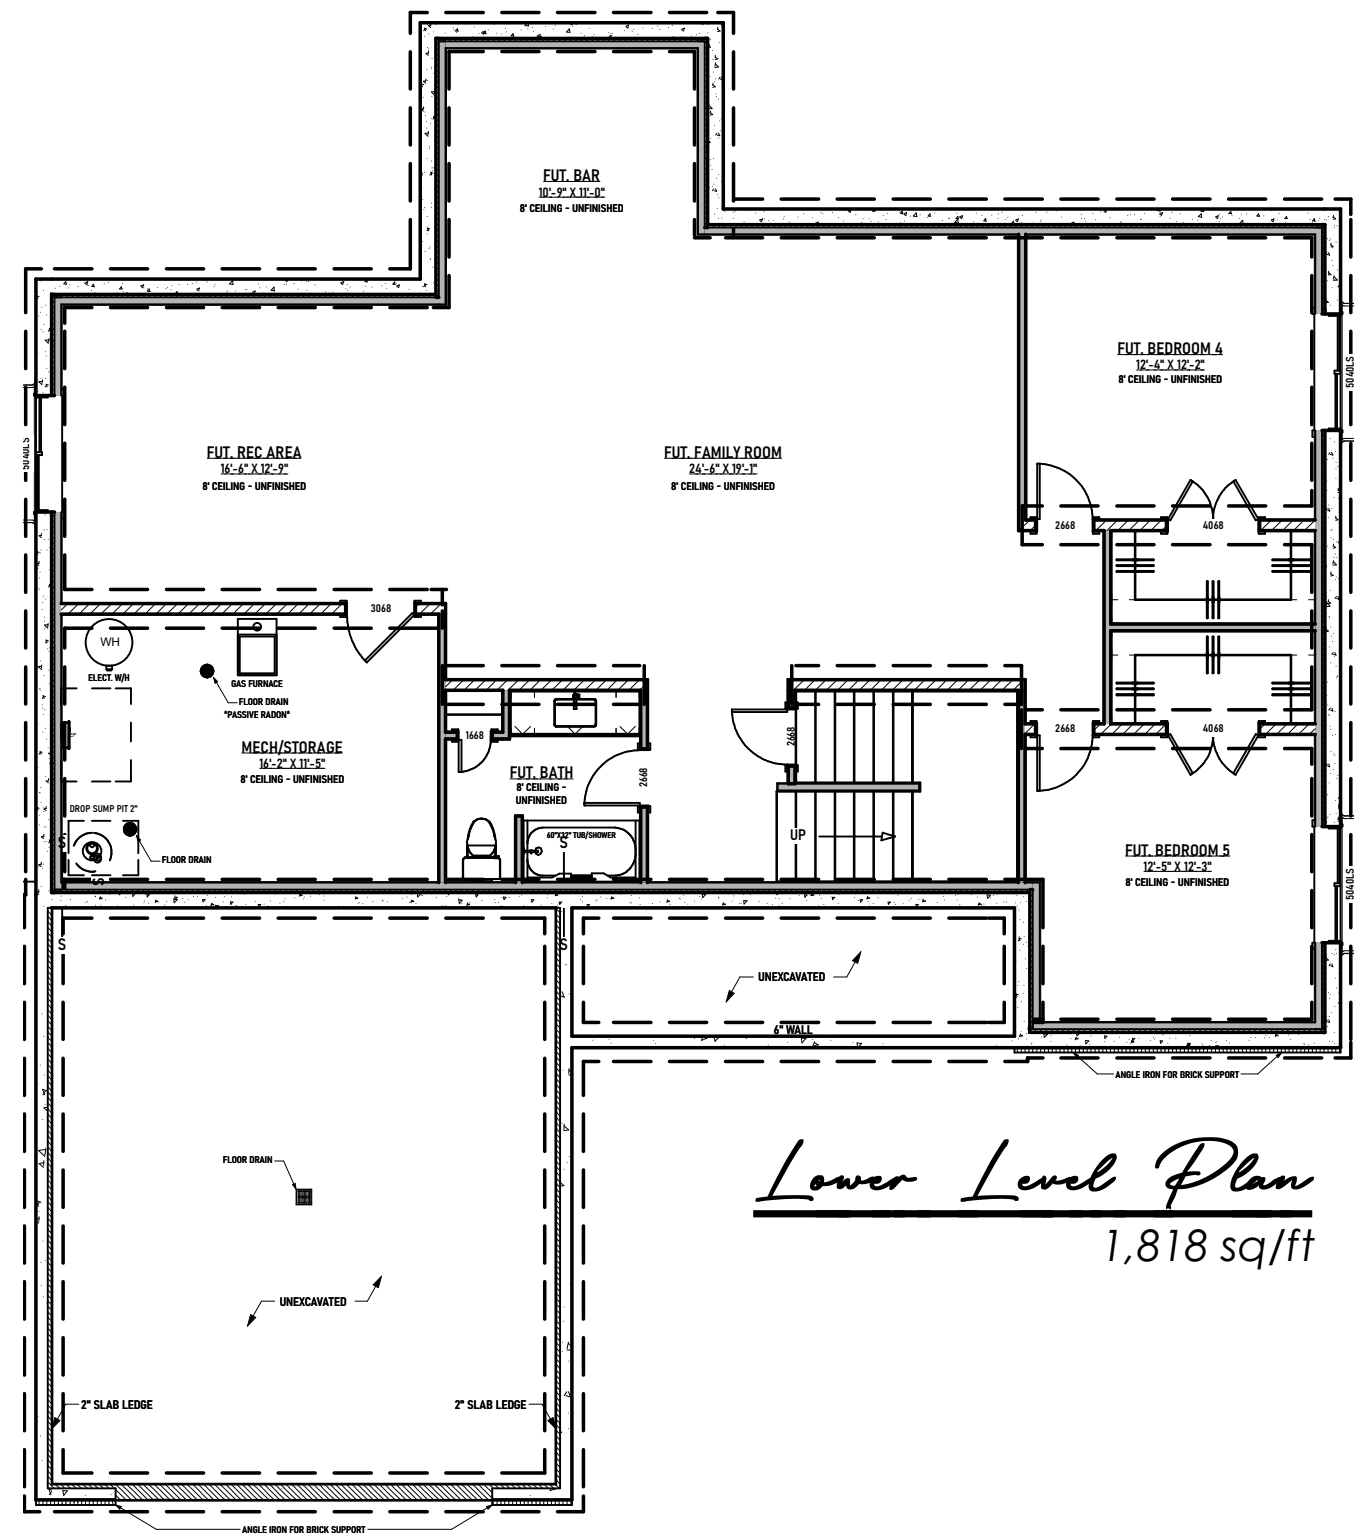

The Remington by: **designerhomes**
A 3,636 sq/ft Rambler of Fargo • Moorhead

The Remington by: **designerhomes**
A 3,636 sq/ft Rambler of Fargo • Moorhead

The Remington by: **designerhomes**
A 3,636 sq/ft Rambler of Fargo • Moorhead