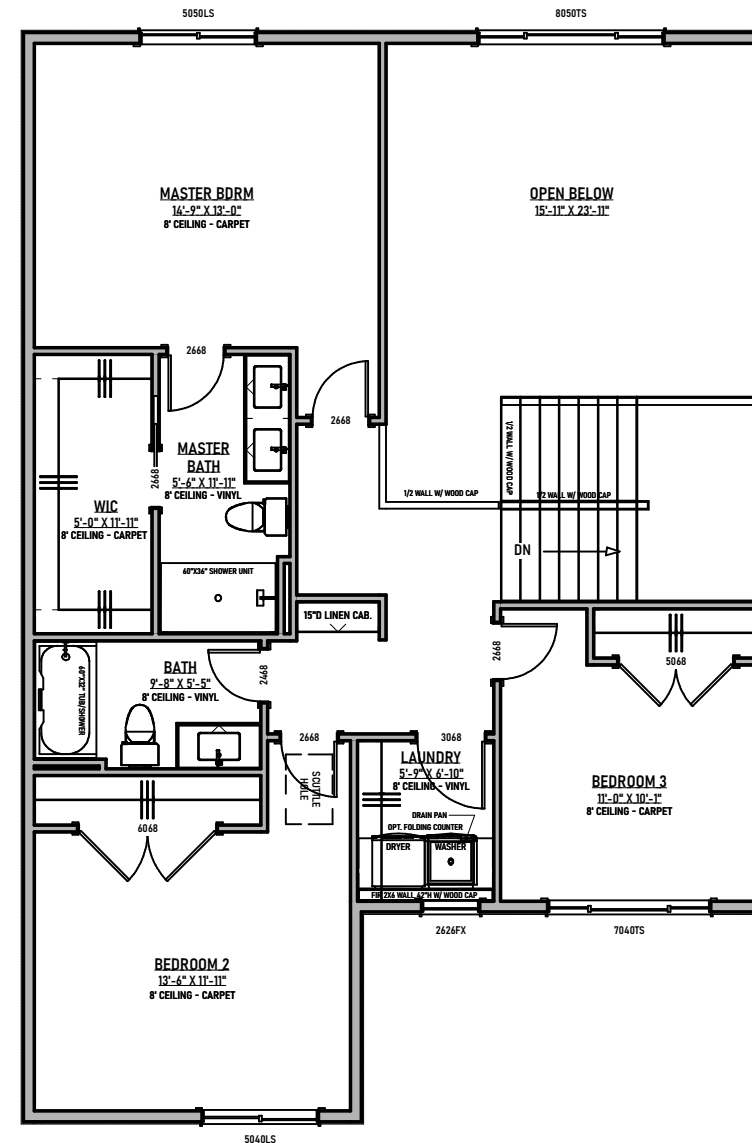

The Newport by:
A 3,374 sq/ft Two Story

designerhomes
of Fargo • Moorhead

Main Floor Plan
1,208 sq/ft

The Newport by:
A 3,374 sq/ft Two Story

designerhomes
of Fargo • Moorhead

Lower Level Plan
1,208 sq/ft

Second Floor Plan
958 sq/ft

The Newport by:
A 3,374 sq/ft Two Story

designerhomes
of Fargo • Moorhead