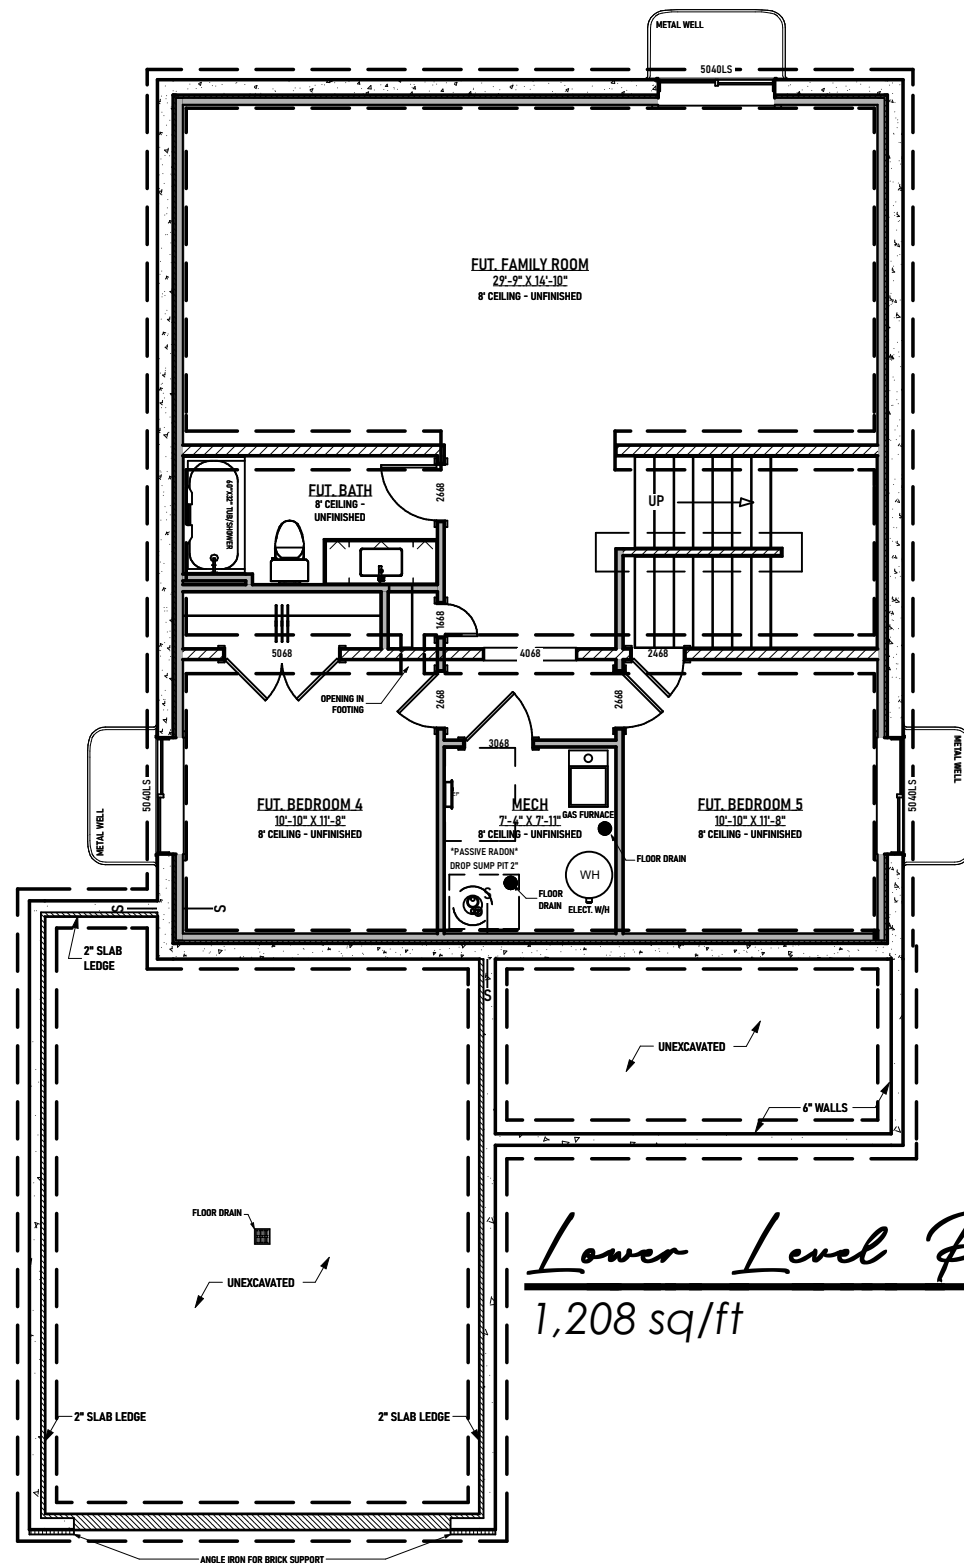

The Newport by:
A 3,374 sq/ft Two Story

designerhomes
of Fargo • Moorhead

Main Floor Plan
1,208 sq/ft

The Newport by:
A 3,374 sq/ft Two Story

designerhomes
of Fargo • Moorhead

Lower Level Plan
1,208 sq/ft

Second Floor Plan
958 sq/ft

The Newport by:
A 3,374 sq/ft Two Story

designerhomes
of Fargo • Moorhead