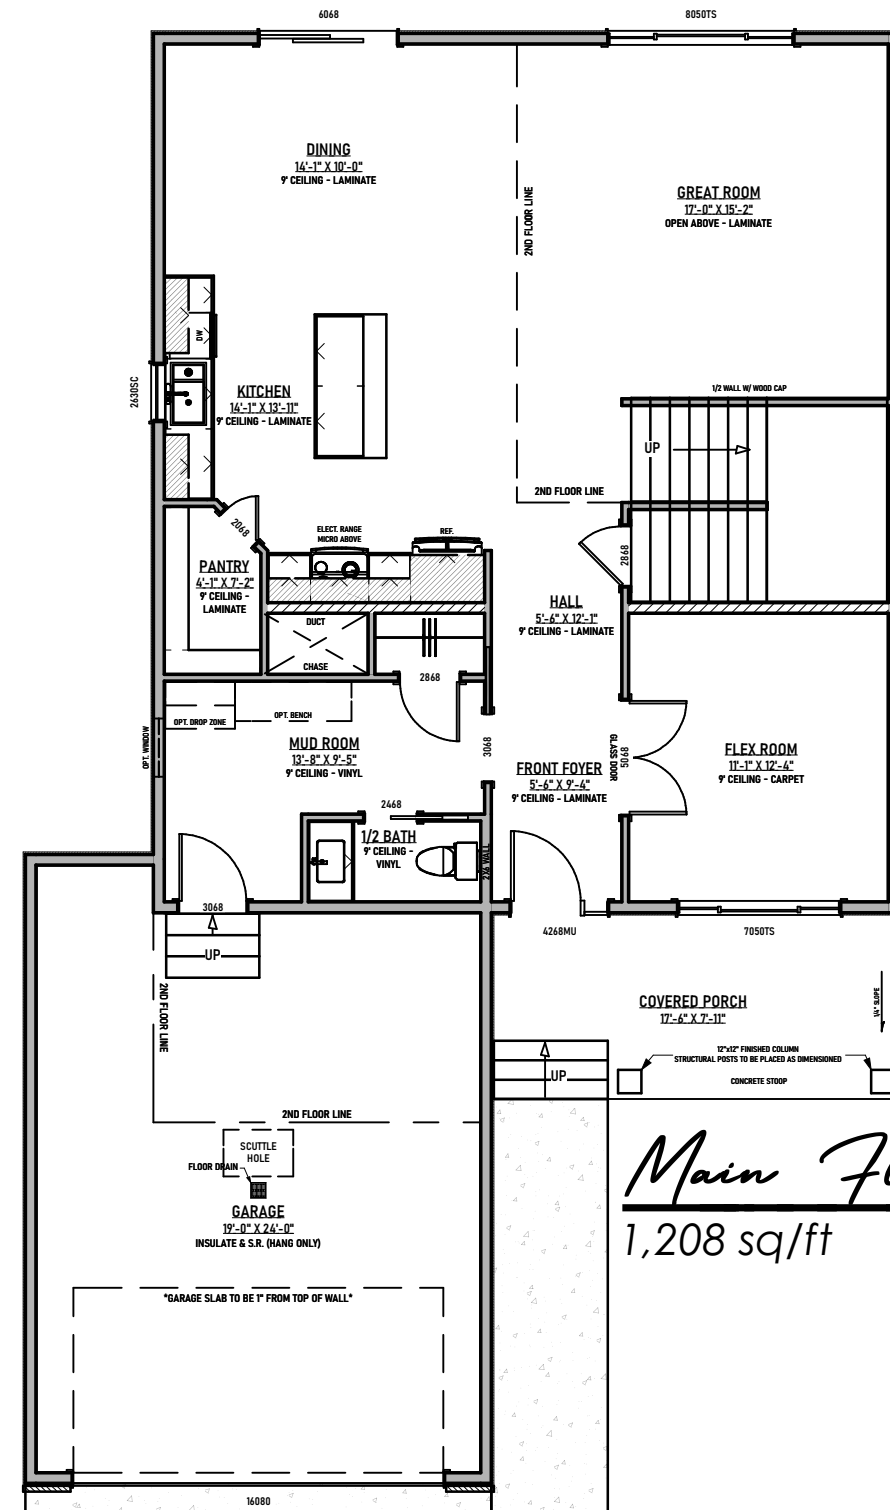

The Newport by:
A 3,374 sq/ft Two Story

designerhomes
of Fargo • Moorhead

Main Floor Plan
1,208 sq/ft

The Newport by:
A 3,374 sq/ft Two Story

designerhomes
of Fargo • Moorhead

Lower Level Plan
1,208 sq/ft

Second Floor Plan
958 sq/ft

The Newport by:
A 3,374 sq/ft Two Story

designerhomes
of Fargo • Moorhead