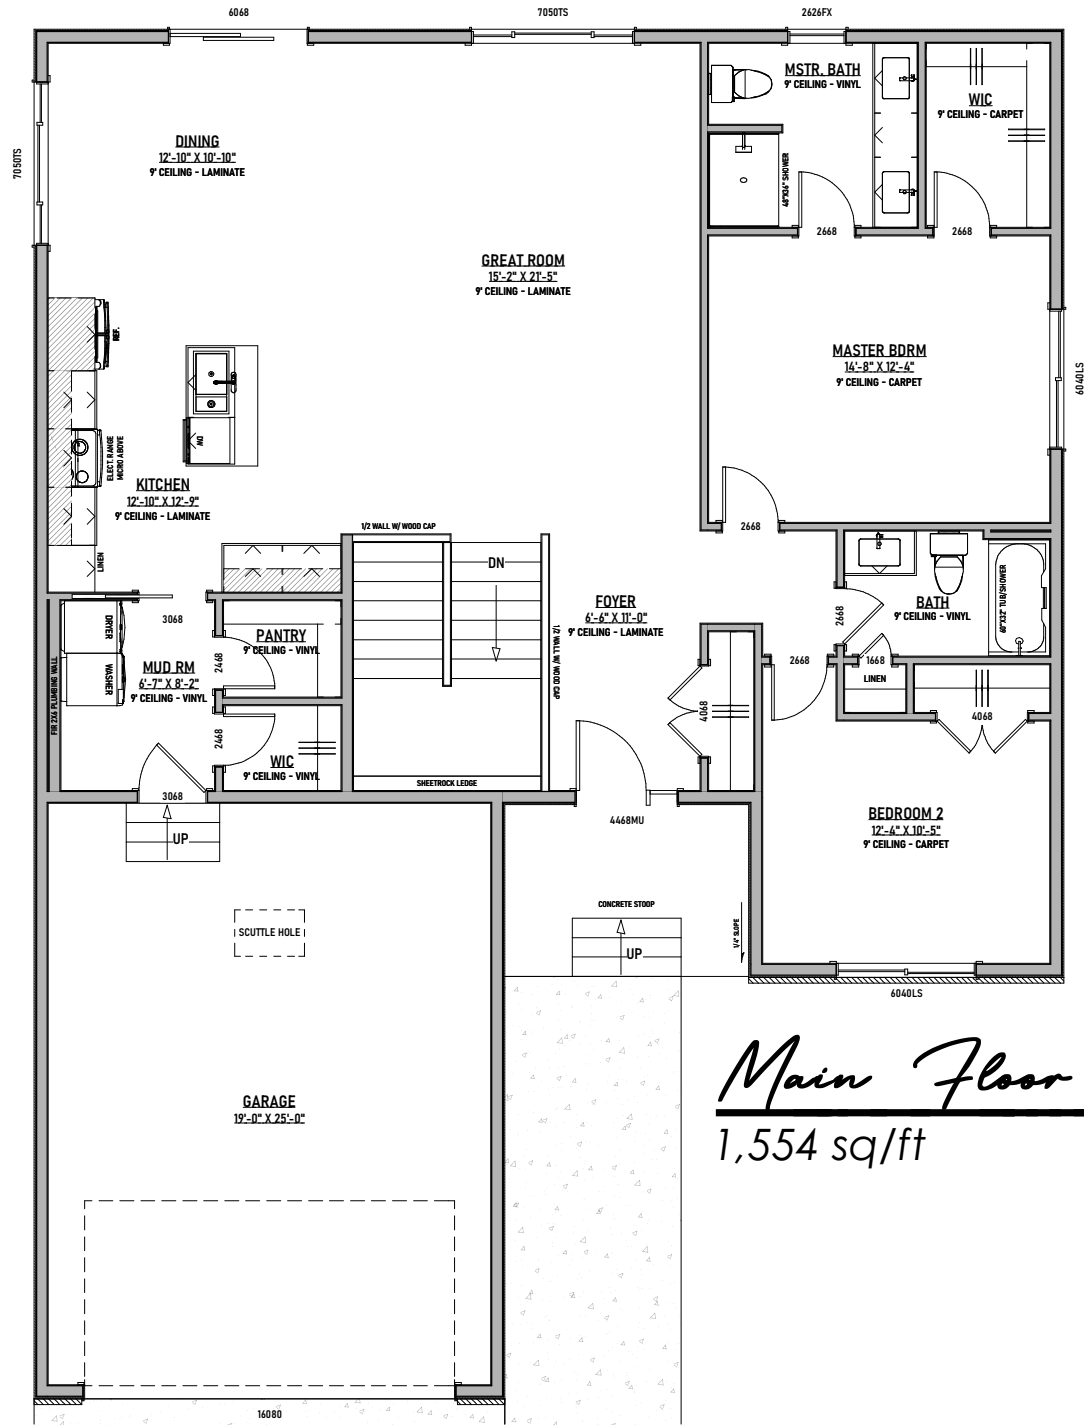

*The Lynnhurst* by: **designerhomes**  
A 3,108 sq/ft Rambler  
of Fargo • Moorhead

*The Lynnhurst* by: **designerhomes**  
A 3,108 sq/ft Rambler of Fargo • Moorhead

*Main Floor Plan*  
1,554 sq/ft

*Lower Level Plan*  
1,554 sq/ft

*The Lynnhurst* by: **designerhomes**  
A 3,108 sq/ft Rambler  
of Fargo • Moorhead