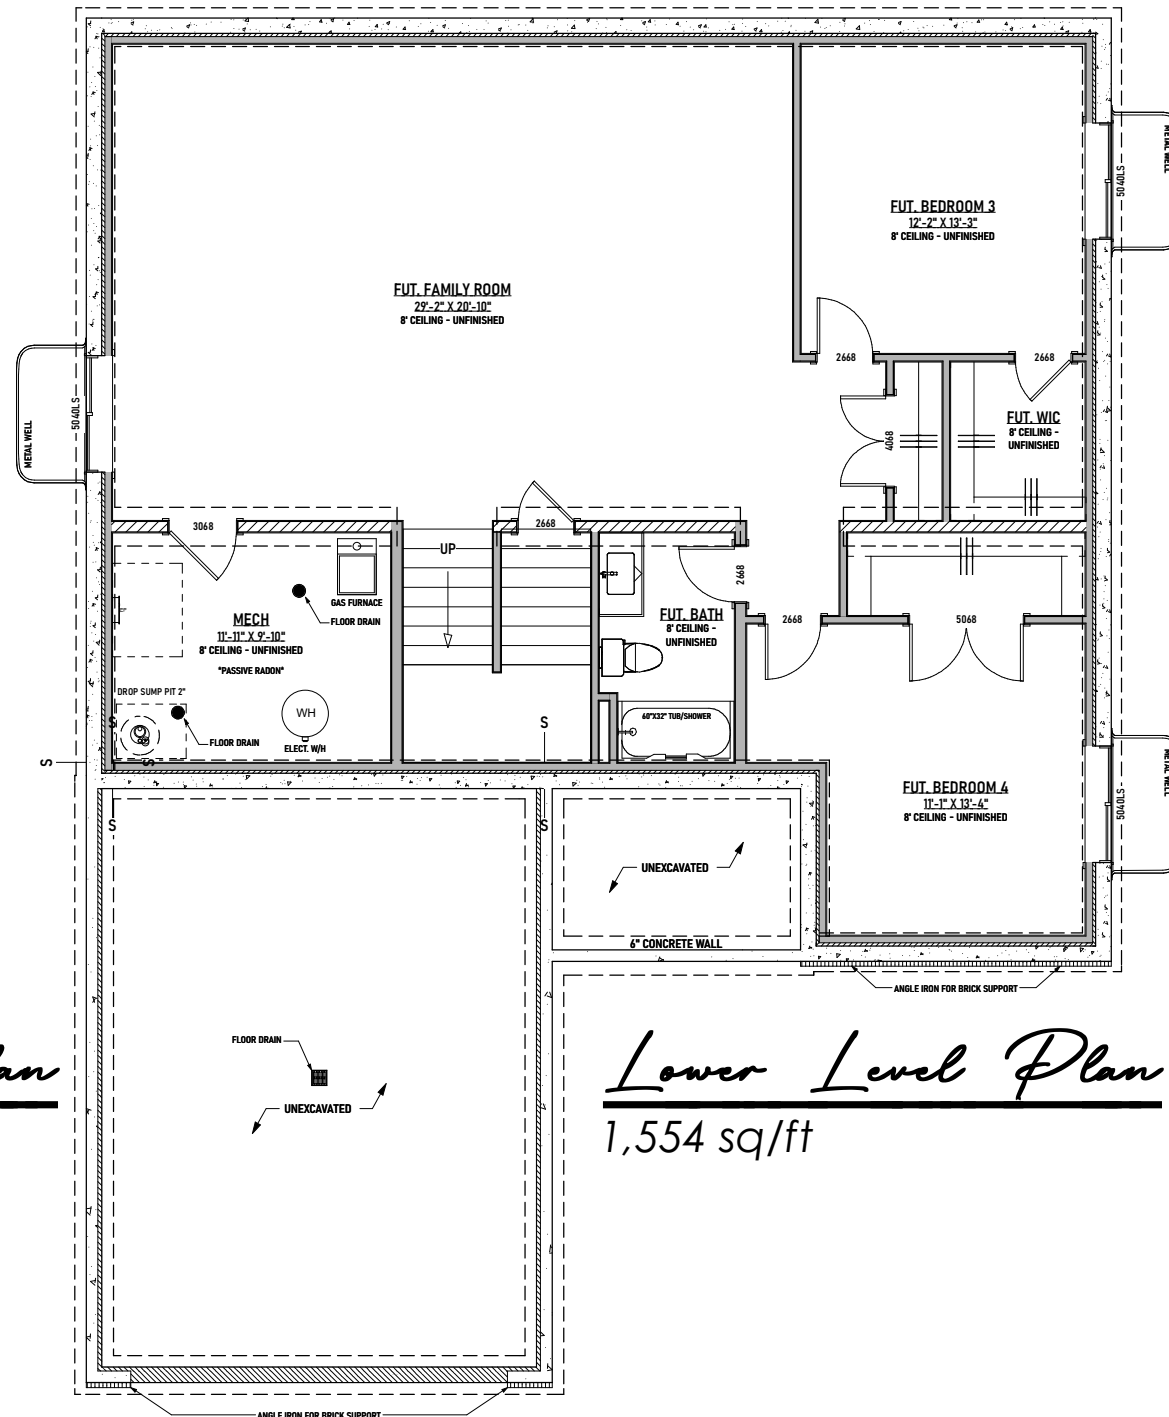

*The Lynnhurst* by: **designerhomes**  
A 3,108 sq/ft Rambler  
of Fargo • Moorhead

*The Lynnhurst* by: **designerhomes**  
A 3,108 sq/ft Rambler of Fargo • Moorhead

*Main Floor Plan*  
1,554 sq/ft

*Lower Level Plan*  
1,554 sq/ft

*The Lynnhurst* by: **designerhomes**  
A 3,108 sq/ft Rambler  
of Fargo • Moorhead