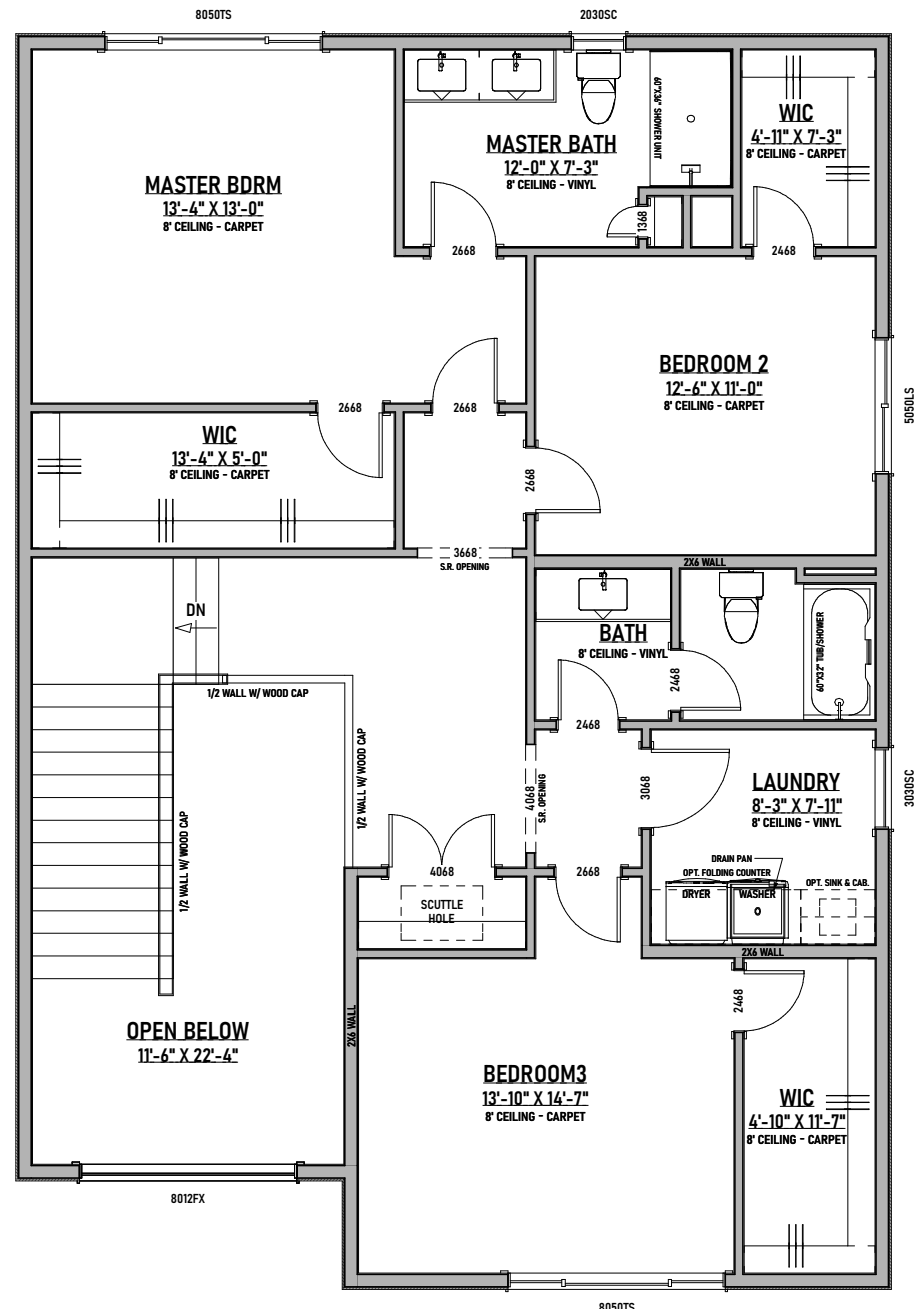

*The Kirkwood* by: **designerhomes**  
A 3,341 sq/ft Two Story  
of Fargo • Moorhead

*Lower Level Plan*

1,085 sq/ft

*Second Floor Plan*

1,171 sq/ft

*The Kirkwood by:*  
A 3,341 sq/ft Two Story