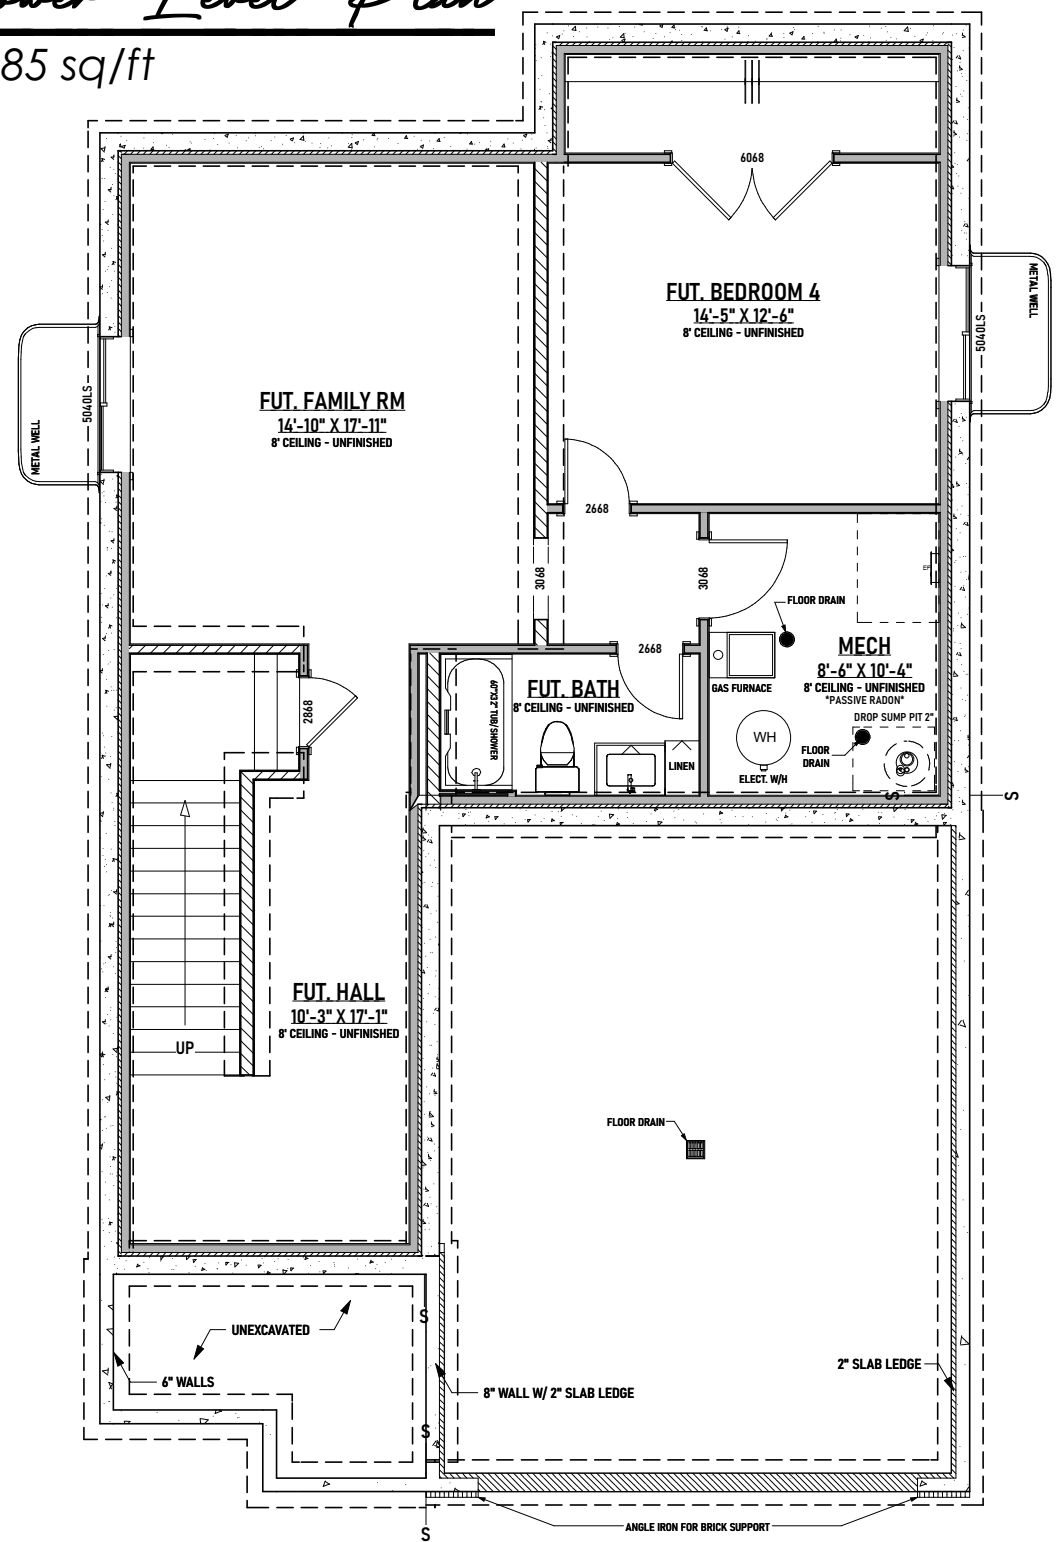

*The Kirkwood* by: **designerhomes**  
A 3,341 sq/ft Two Story  
of Fargo • Moorhead

*Lower Level Plan*

1,085 sq/ft

*Second Floor Plan*

1,171 sq/ft

*The Kirkwood by:*  
A 3,341 sq/ft Two Story