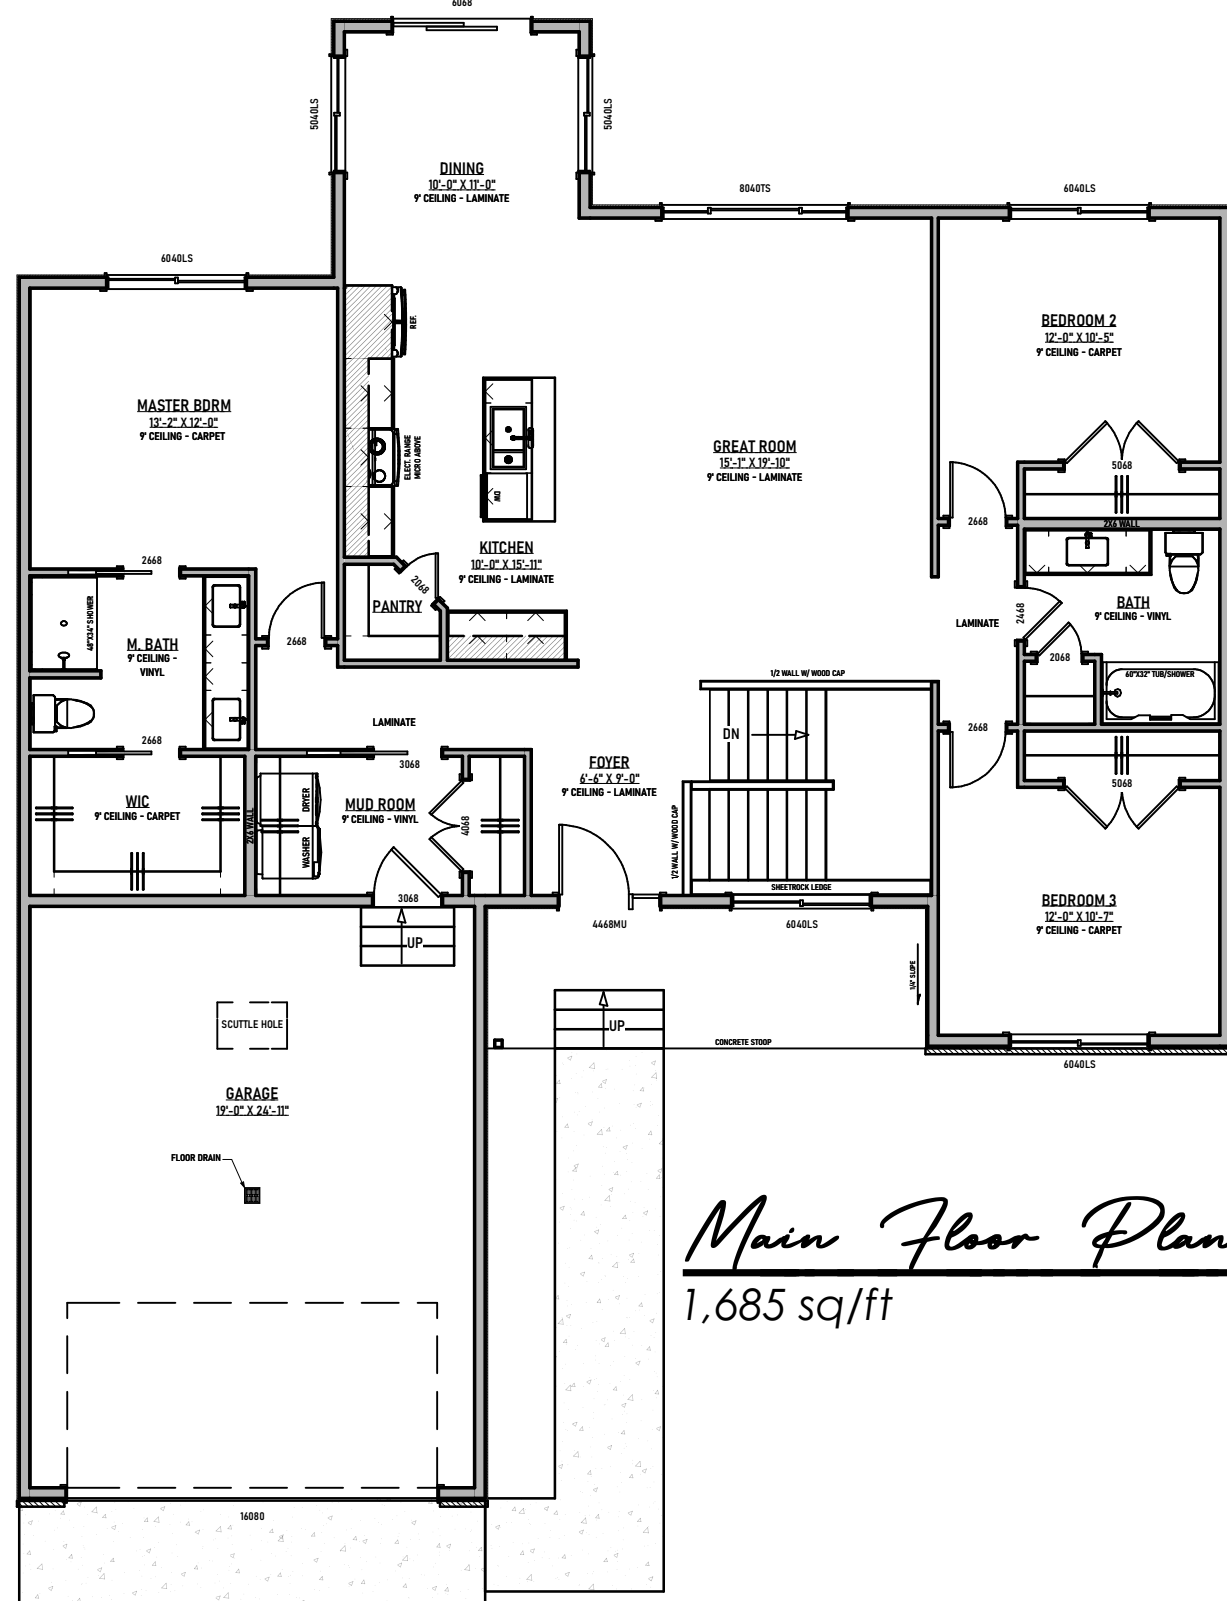

The Davidson by: **designerhomes**
A 3,370 sq/ft Rambler
of Fargo • Moorhead

The

Davidson by:

A 3,370 sq/ft Rambler

designerhomes
of Fargo • Moorhead

Main Floor Plan
1,685 sq/ft

Lower Level Plan
1,685 sq/ft

The Davidson by:
A 3,370 sq/ft Rambler

designerhomes
of Fargo • Moorhead