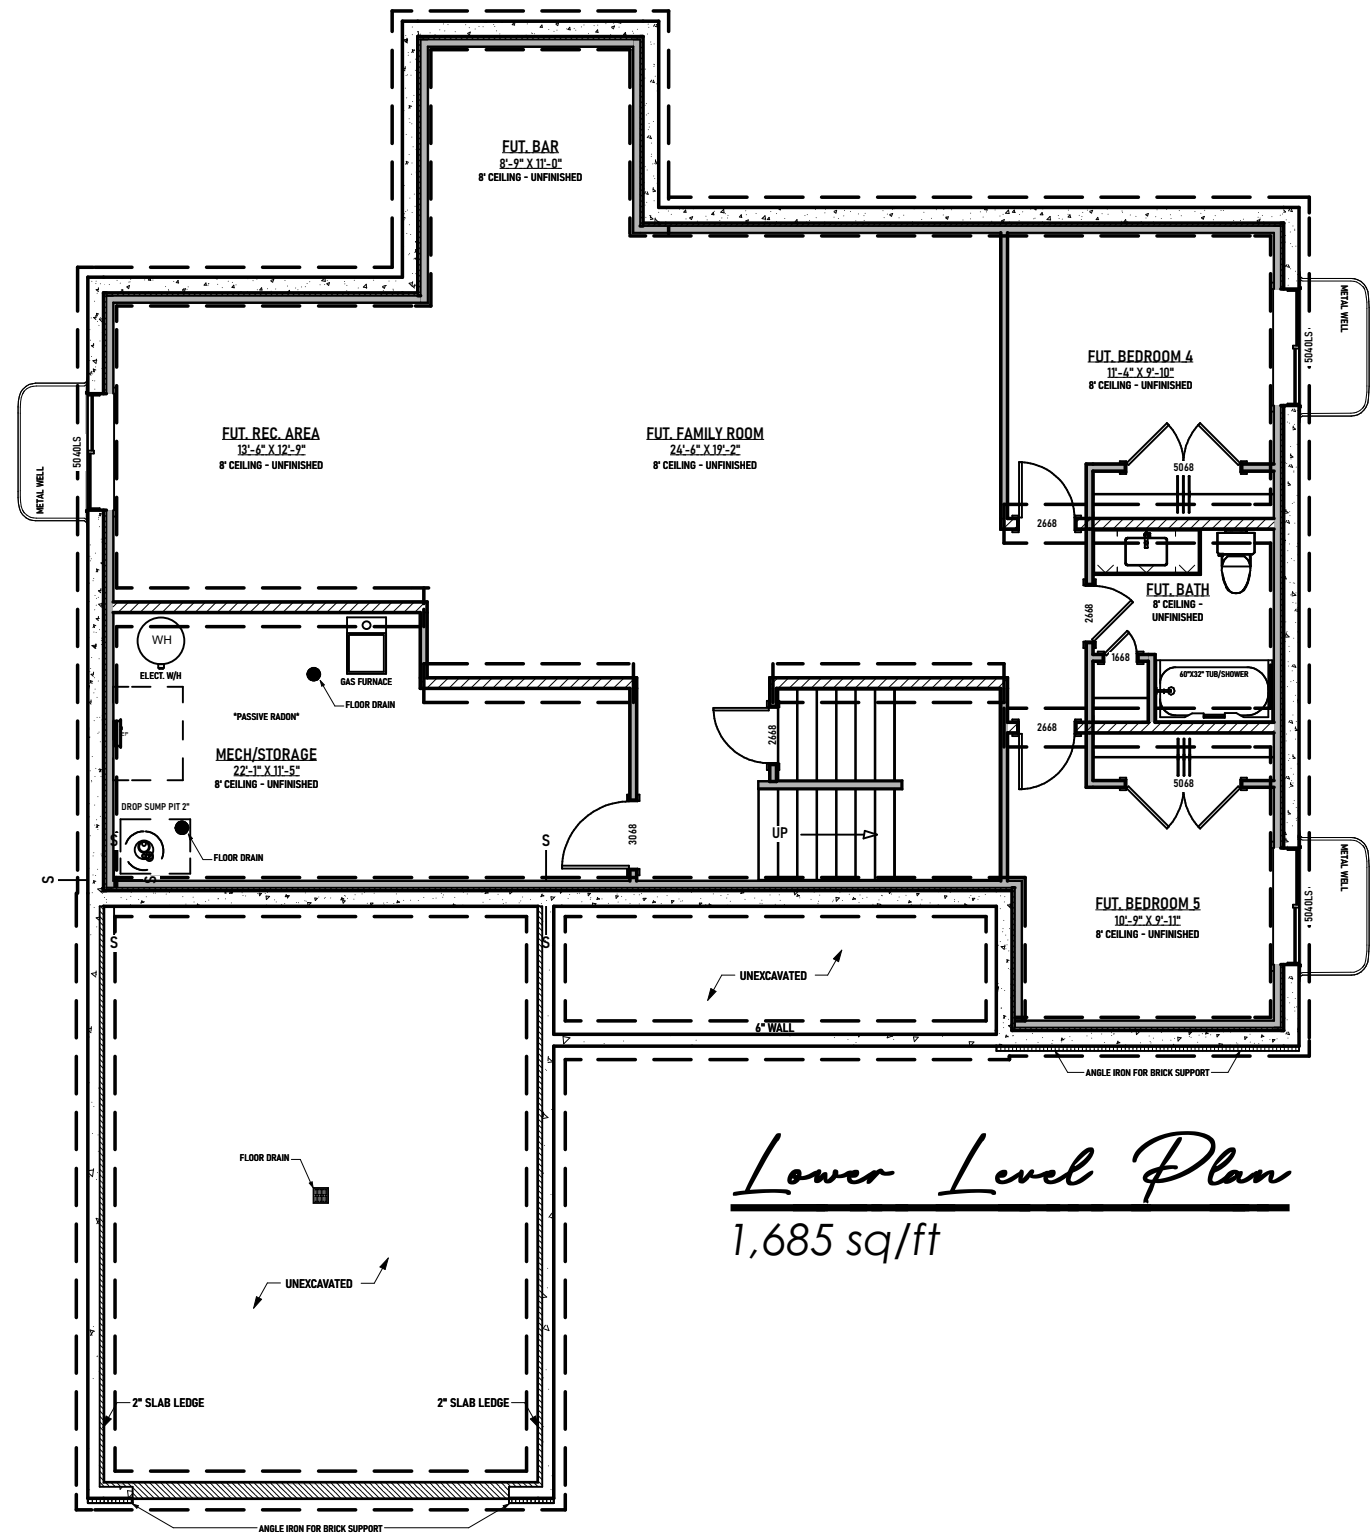

The Davidson by: **designerhomes**
A 3,370 sq/ft Rambler
of Fargo • Moorhead

The

Davidson by:

A 3,370 sq/ft Rambler

designerhomes
of Fargo • Moorhead

Main Floor Plan
1,685 sq/ft

Lower Level Plan
1,685 sq/ft

The Davidson by:
A 3,370 sq/ft Rambler

designerhomes
of Fargo • Moorhead