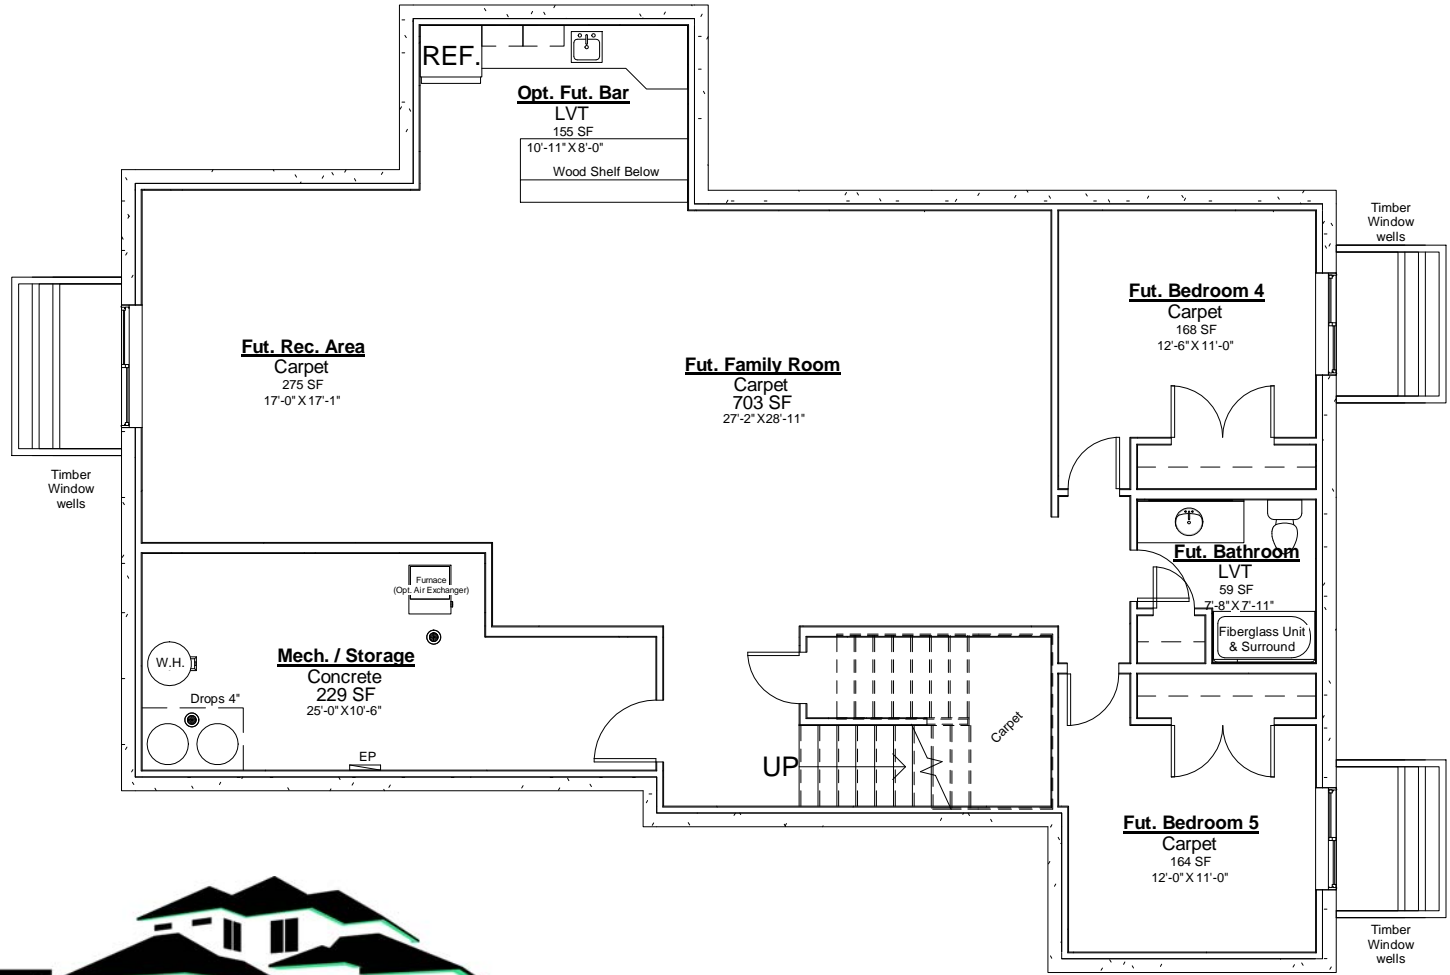

Somerset Craftsman

Total Sqft: 4,080

Somerset Craftsman

Total Sqft: 4,080

Somerset Craftsman
Basement Sqft: 2,027

COLLECTION

BY DESIGNER HOMES

Somerset Craftsman

First Floor Sqft: 2,053