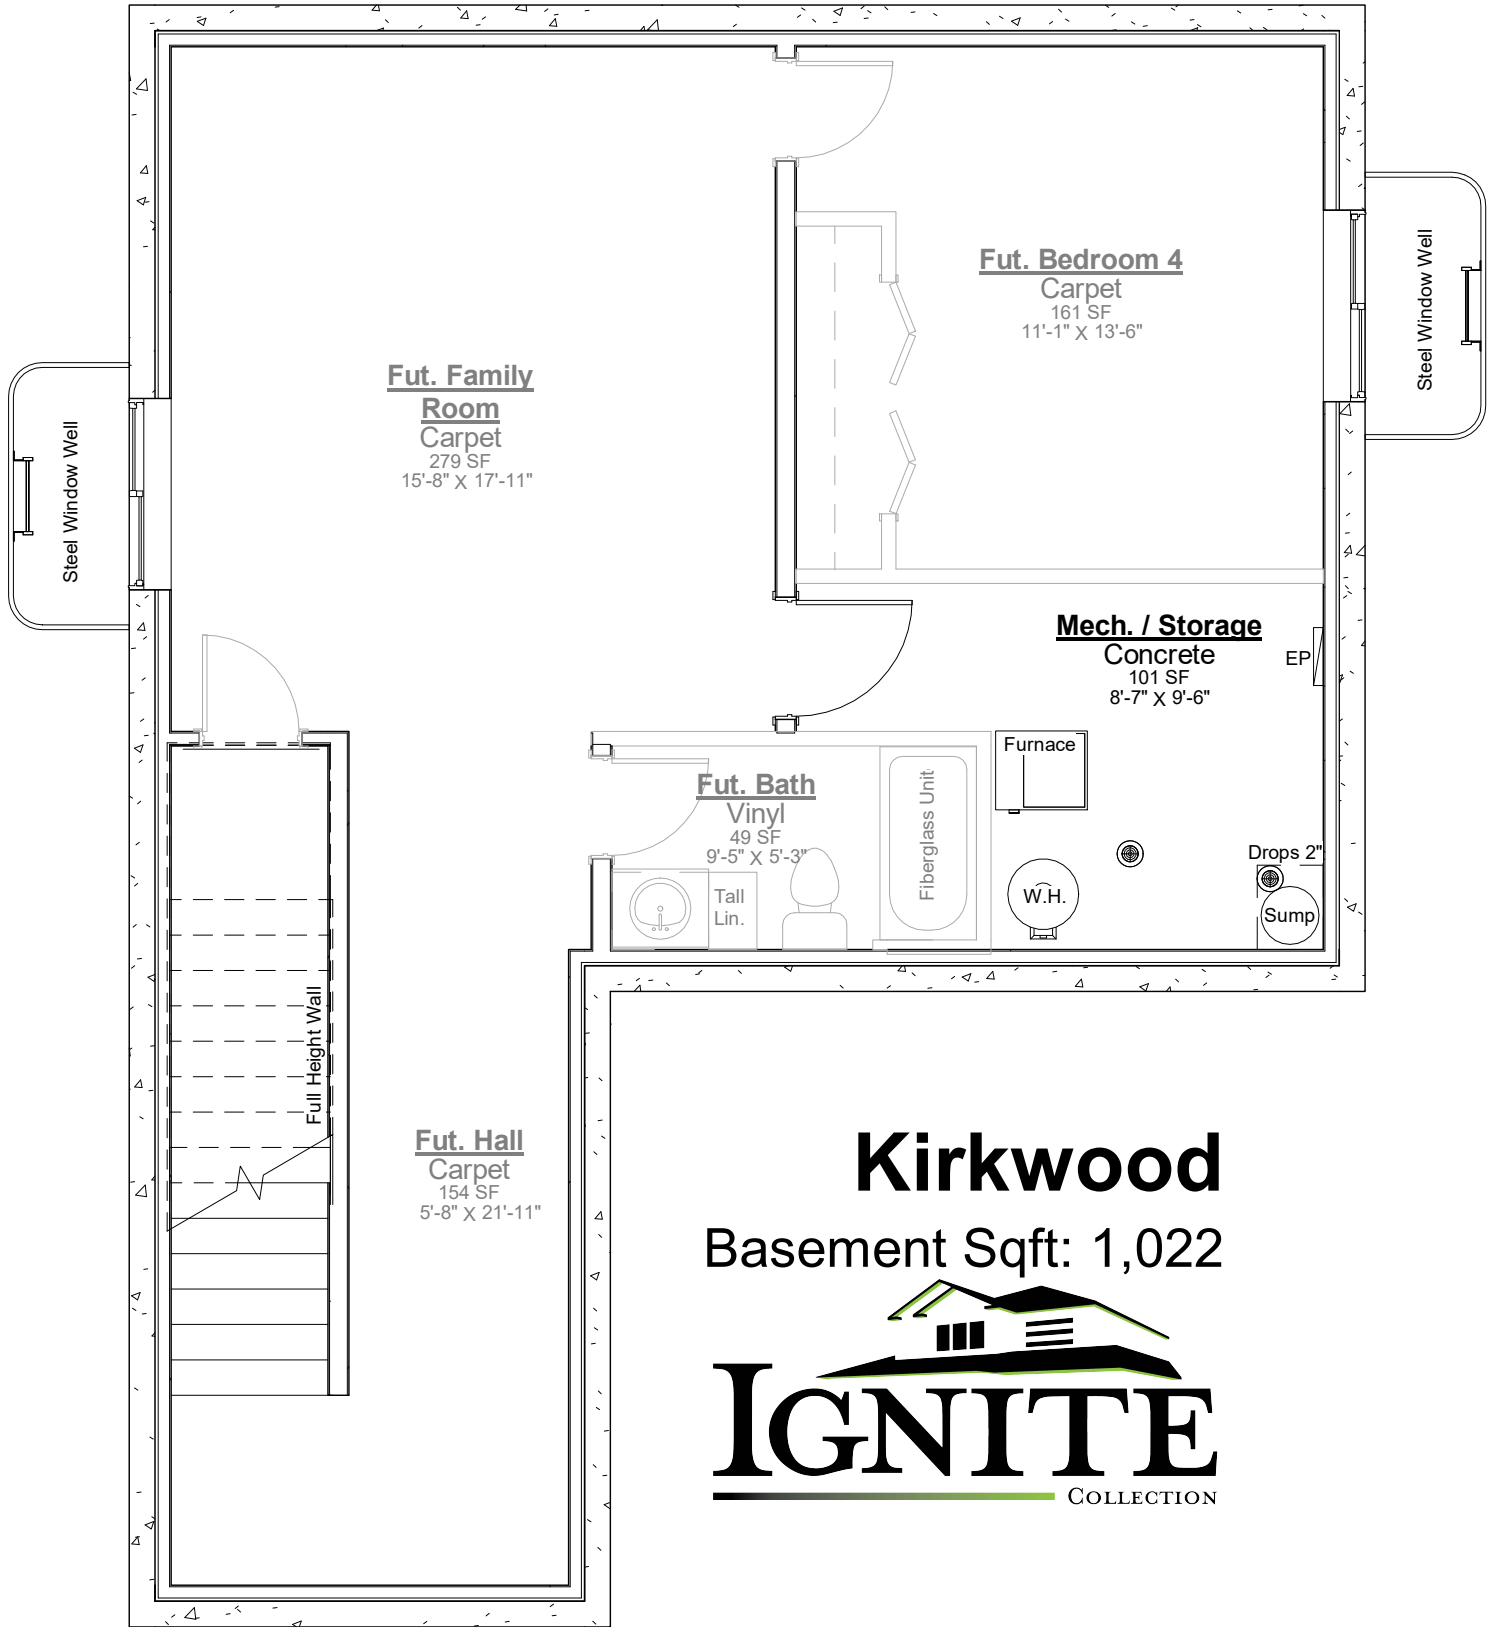

**IGNITE**  
COLLECTION  
**Kirkwood**

Total Sqft: 3,227

**IGNITE**  
COLLECTION

**Kirkwood**

Total Sqft: 3,227

**Kirkwood**  
 Basement Sqft: 1,022

COLLECTION

# Kirkwood

First Floor Sqft: 1,022

Second Floor Sqft: 1,183