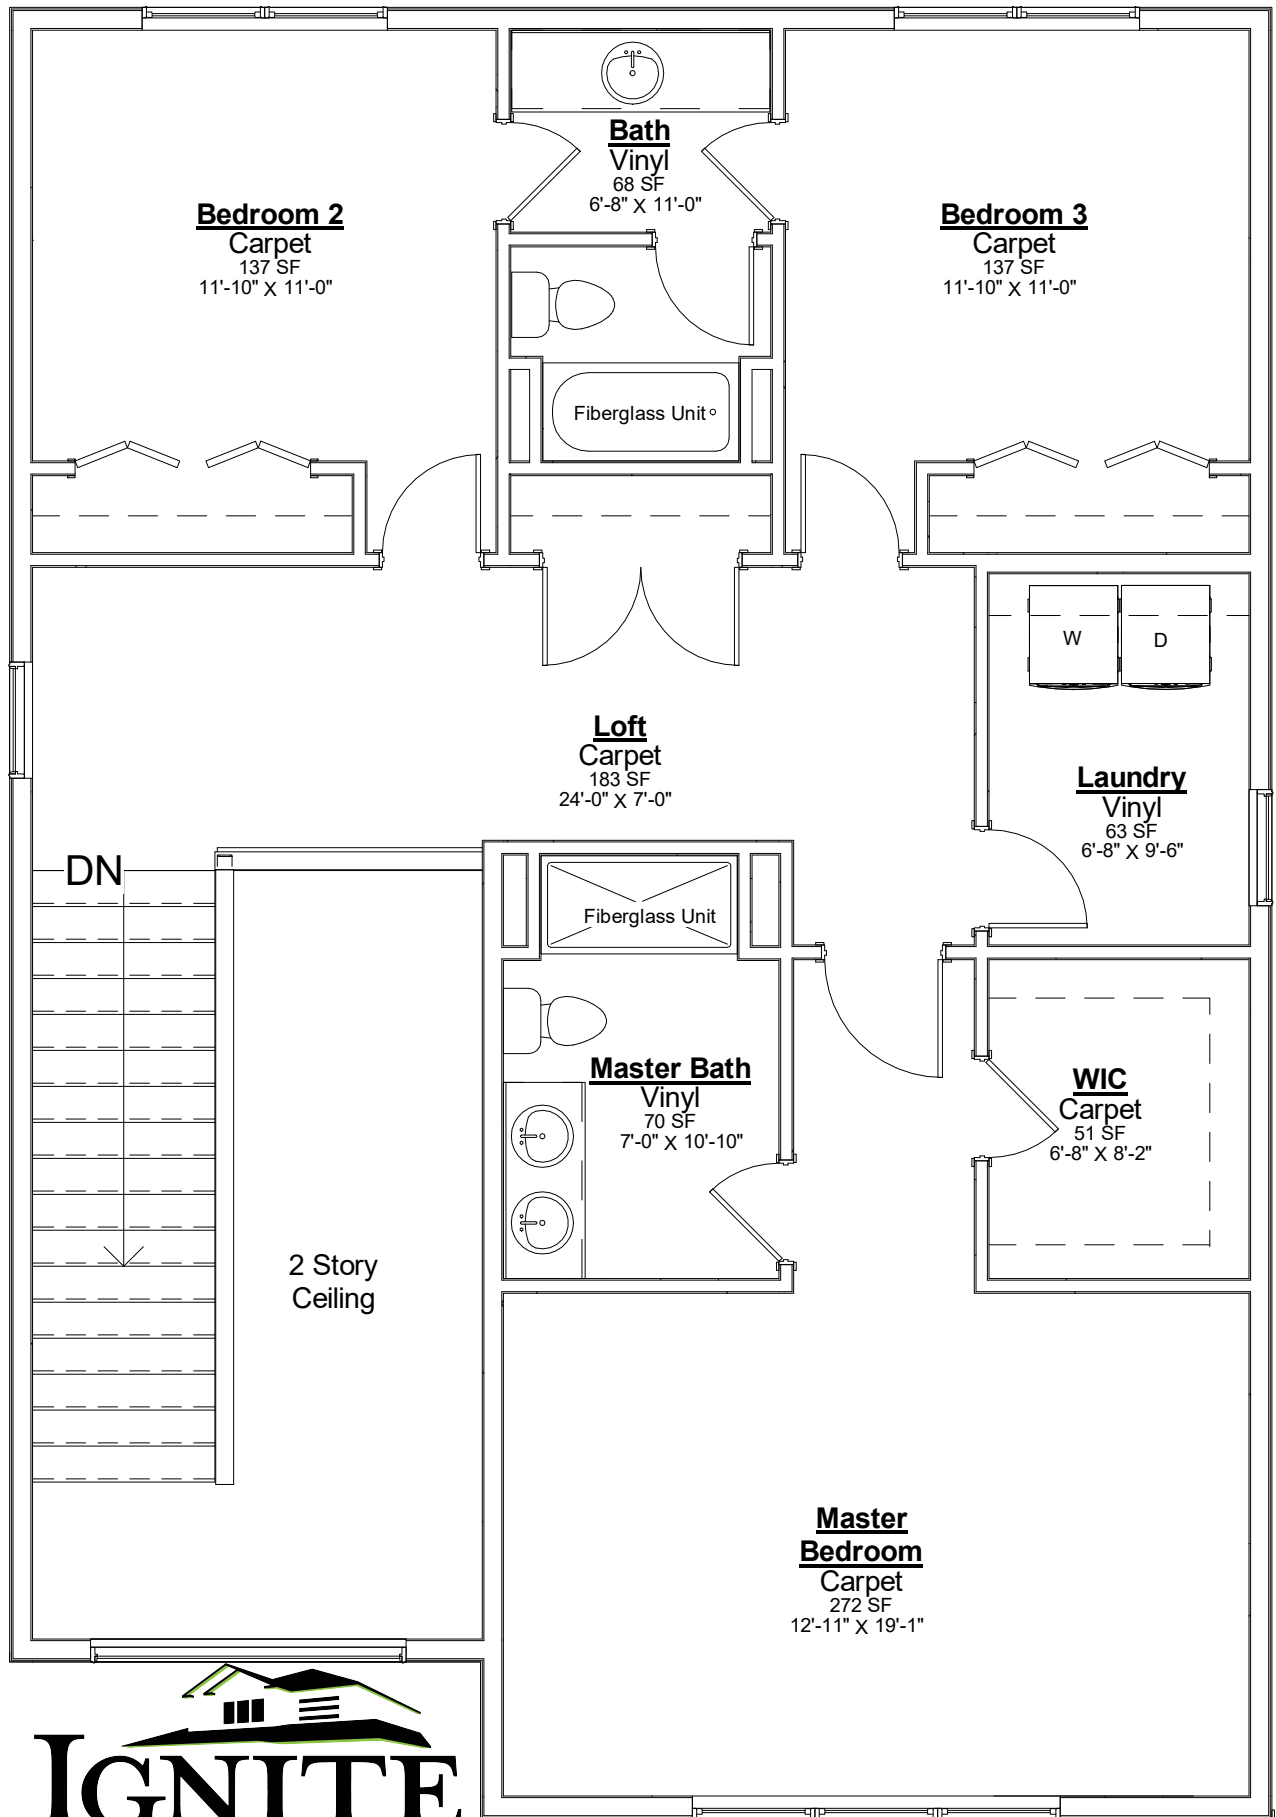

**IGNITE**  
COLLECTION  
**Kirkwood**

Total Sqft: 3,227

**IGNITE**  
COLLECTION

**Kirkwood**

Total Sqft: 3,227

**Kirkwood**  
 Basement Sqft: 1,022

COLLECTION

# Kirkwood

First Floor Sqft: 1,022

Second Floor Sqft: 1,183