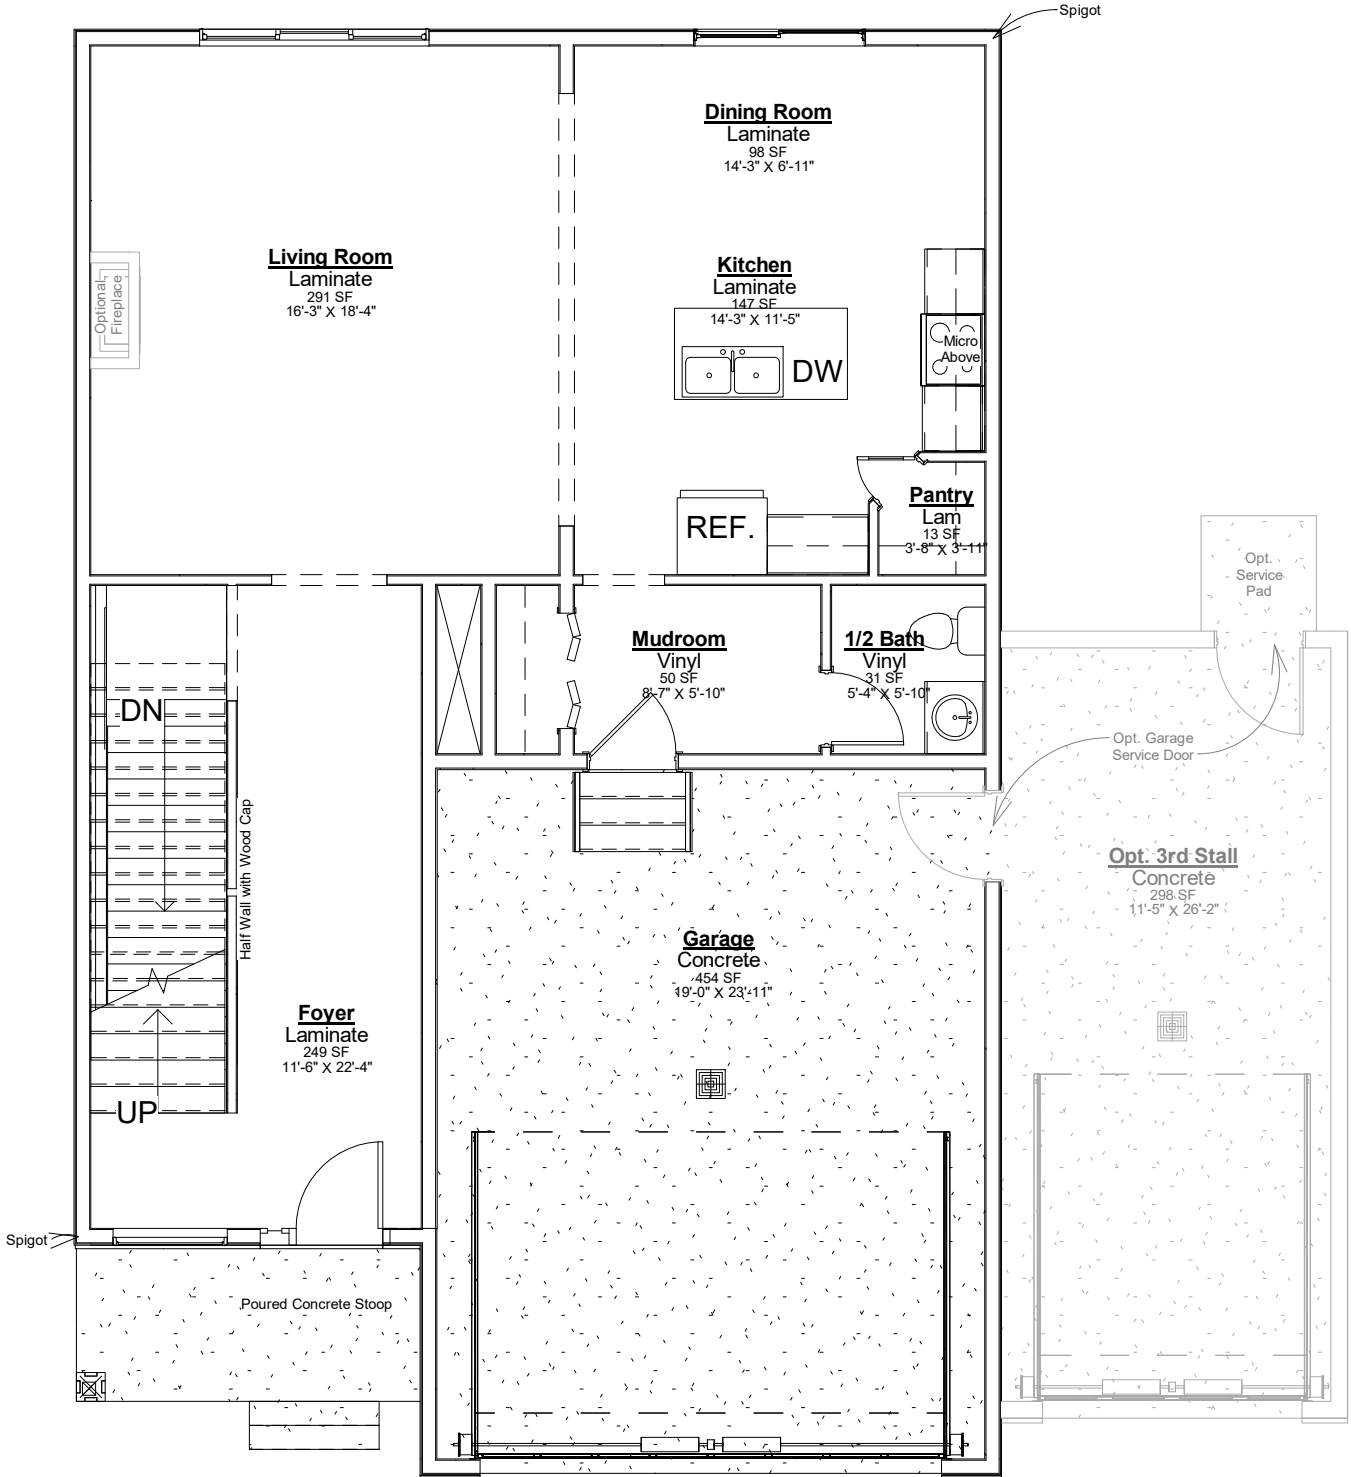

**IGNITE**  
COLLECTION  
**Kirkwood**

Total Sqft: 3,227

**IGNITE**  
COLLECTION

**Kirkwood**

Total Sqft: 3,227

**Kirkwood**  
 Basement Sqft: 1,022

COLLECTION

# Kirkwood

First Floor Sqft: 1,022

Second Floor Sqft: 1,183