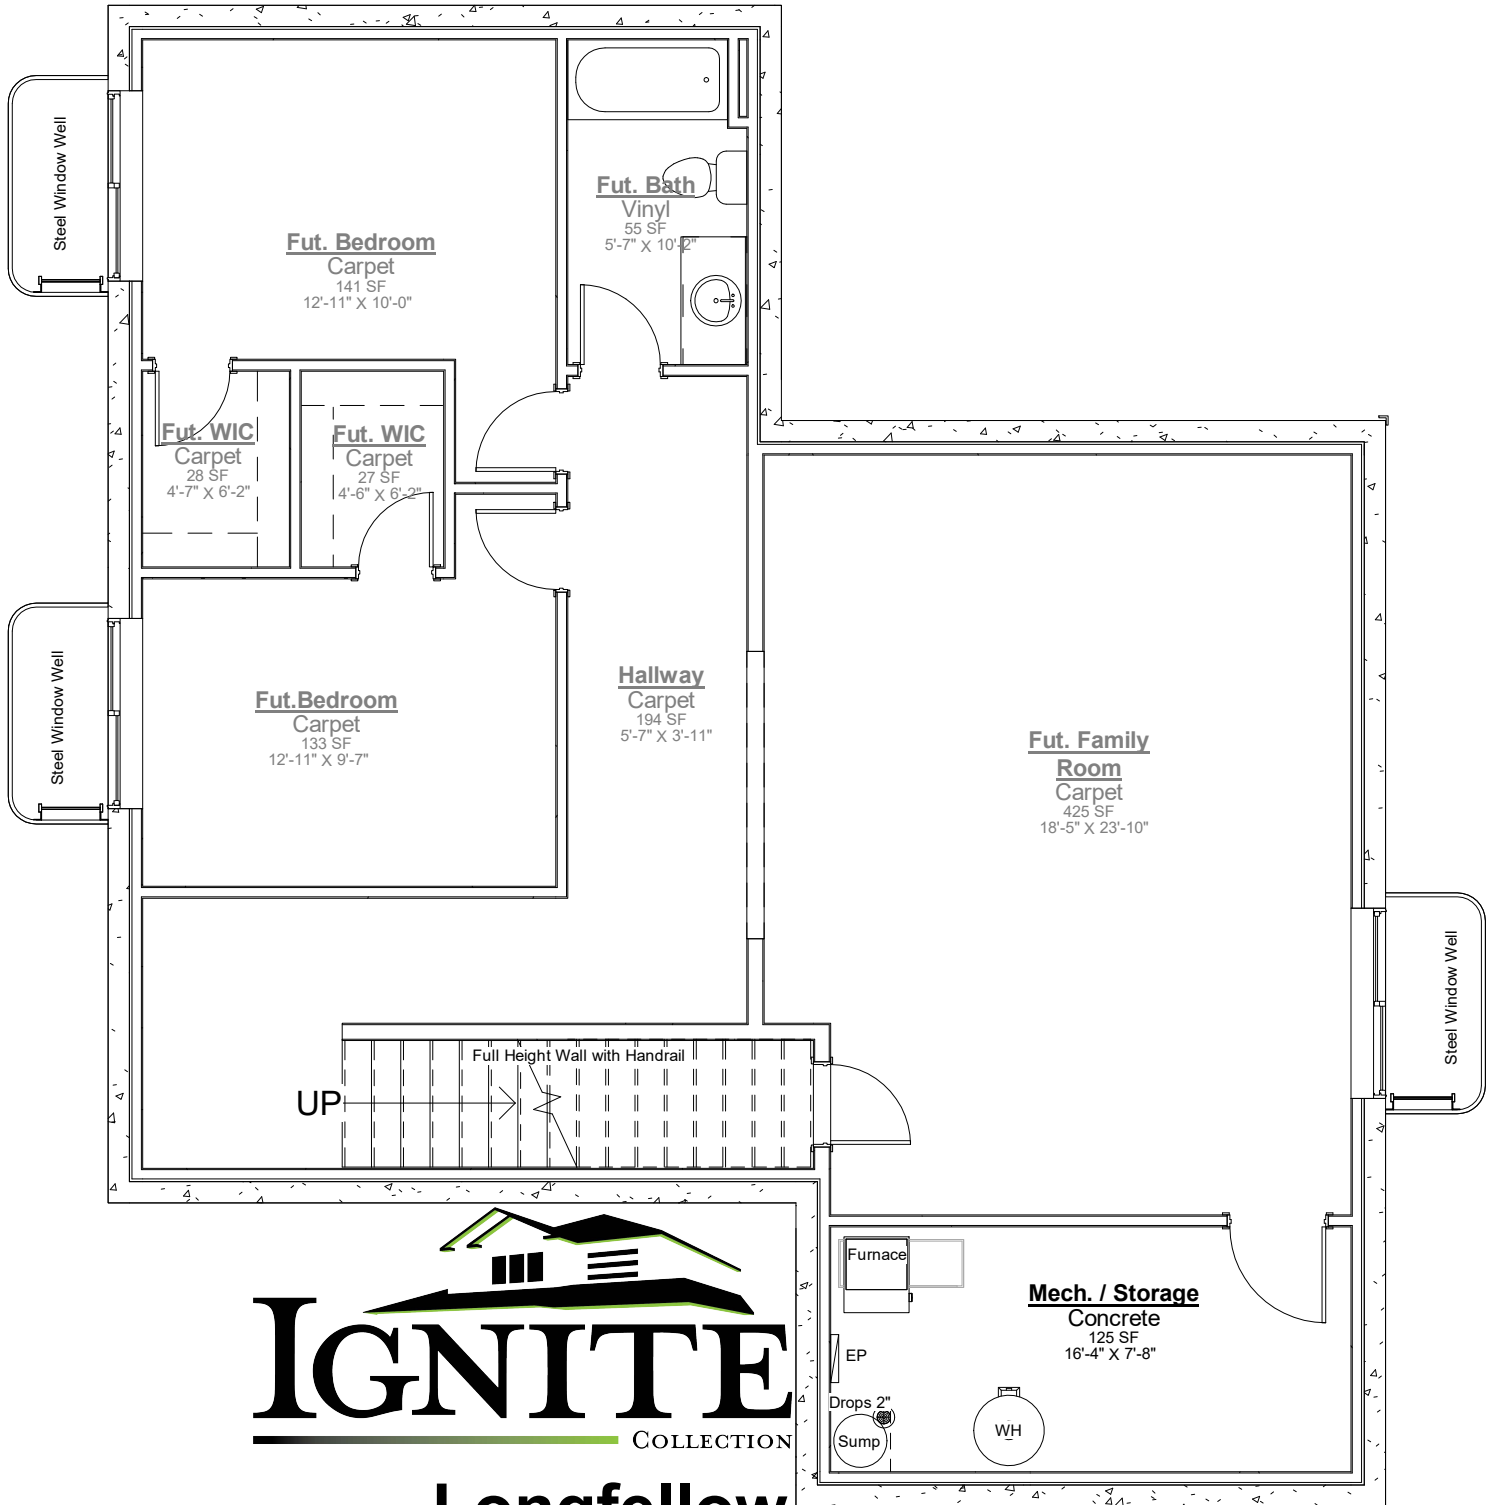

COLLECTION

Longfellow Standard

Total Sqft: 2,866

Longfellow Standard

Total Sqft: 2,866

Longfellow
Basement Sqft: 1,429

Longfellow
First Floor Sqft: 1,437