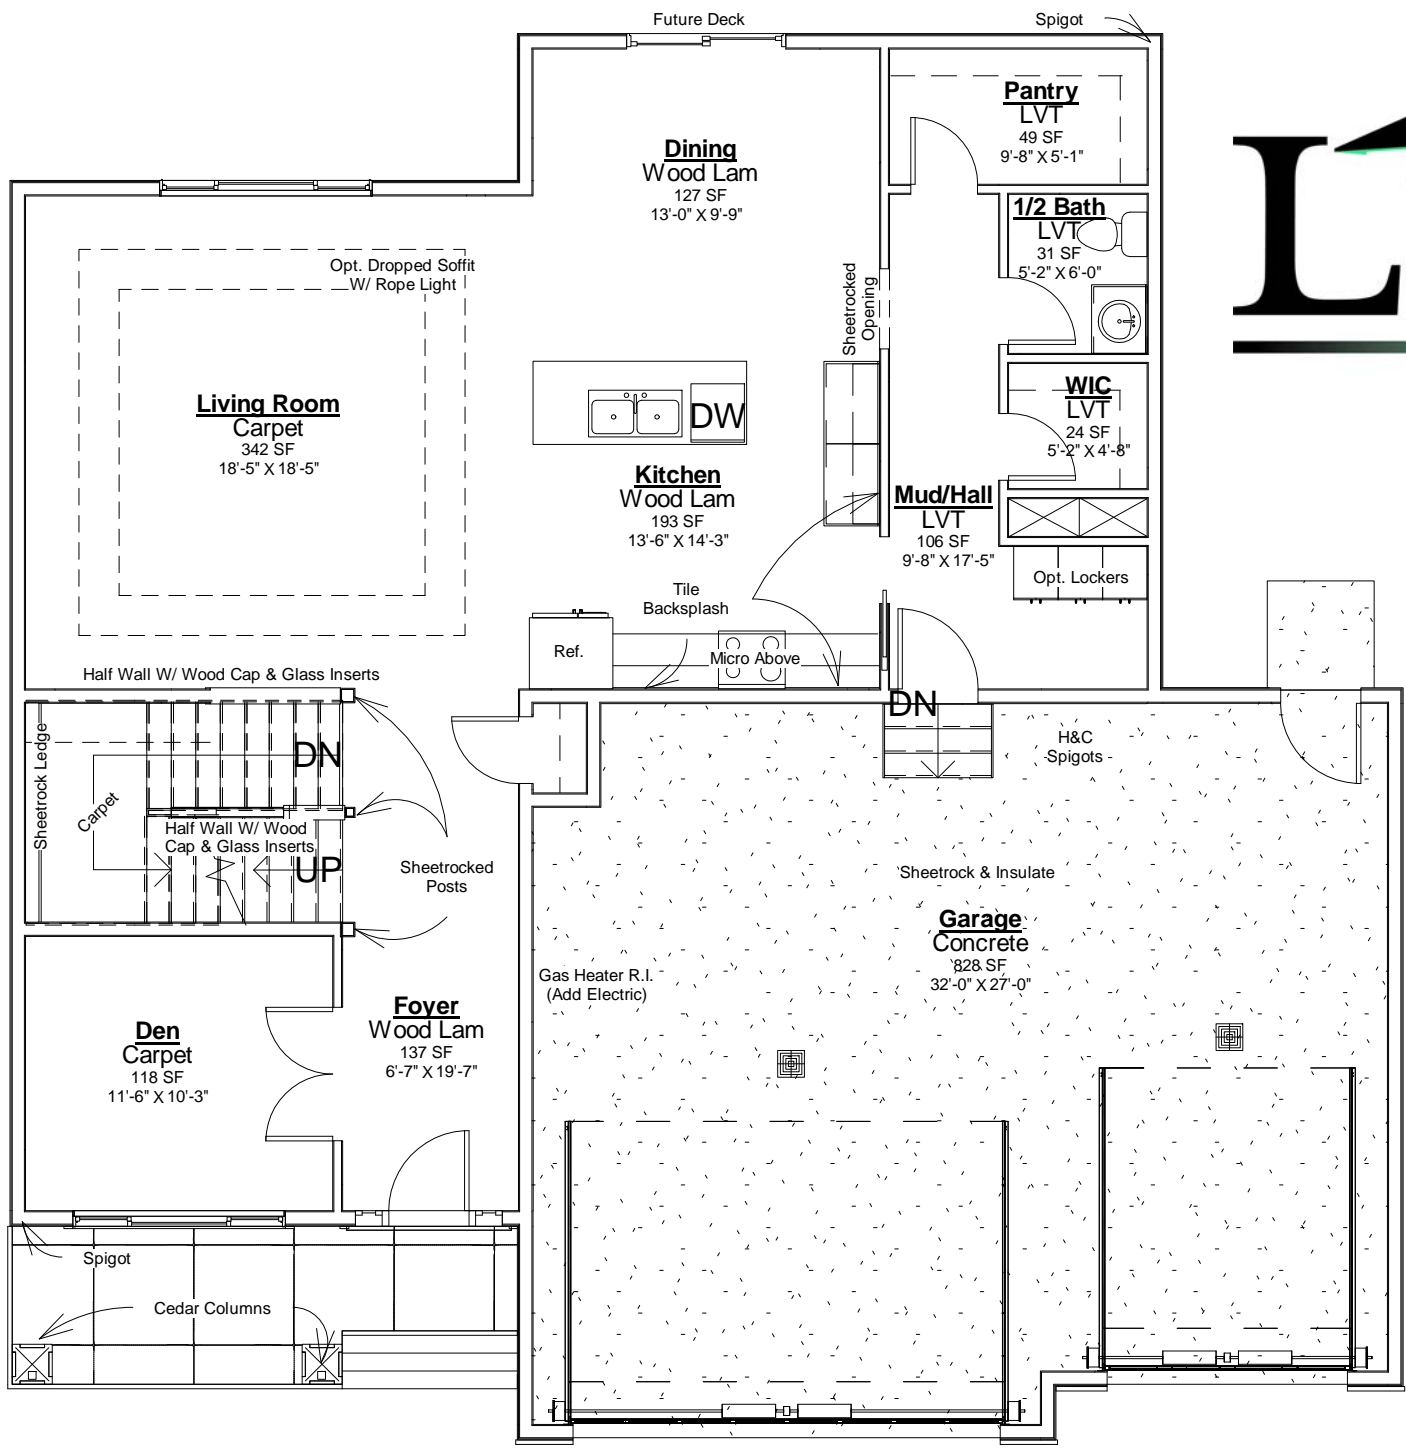

Ashton 3
Total Sqft: 4,542

Ashton 3

Total Sqft: 4,542

Ashton 3
 Basement Sqft: 1,349

COLLECTION
BY DESIGNER HOMES

Ashton 3

First Floor Sqft: 1,359

Ashton 3
Second Floor Sqft: 1,834