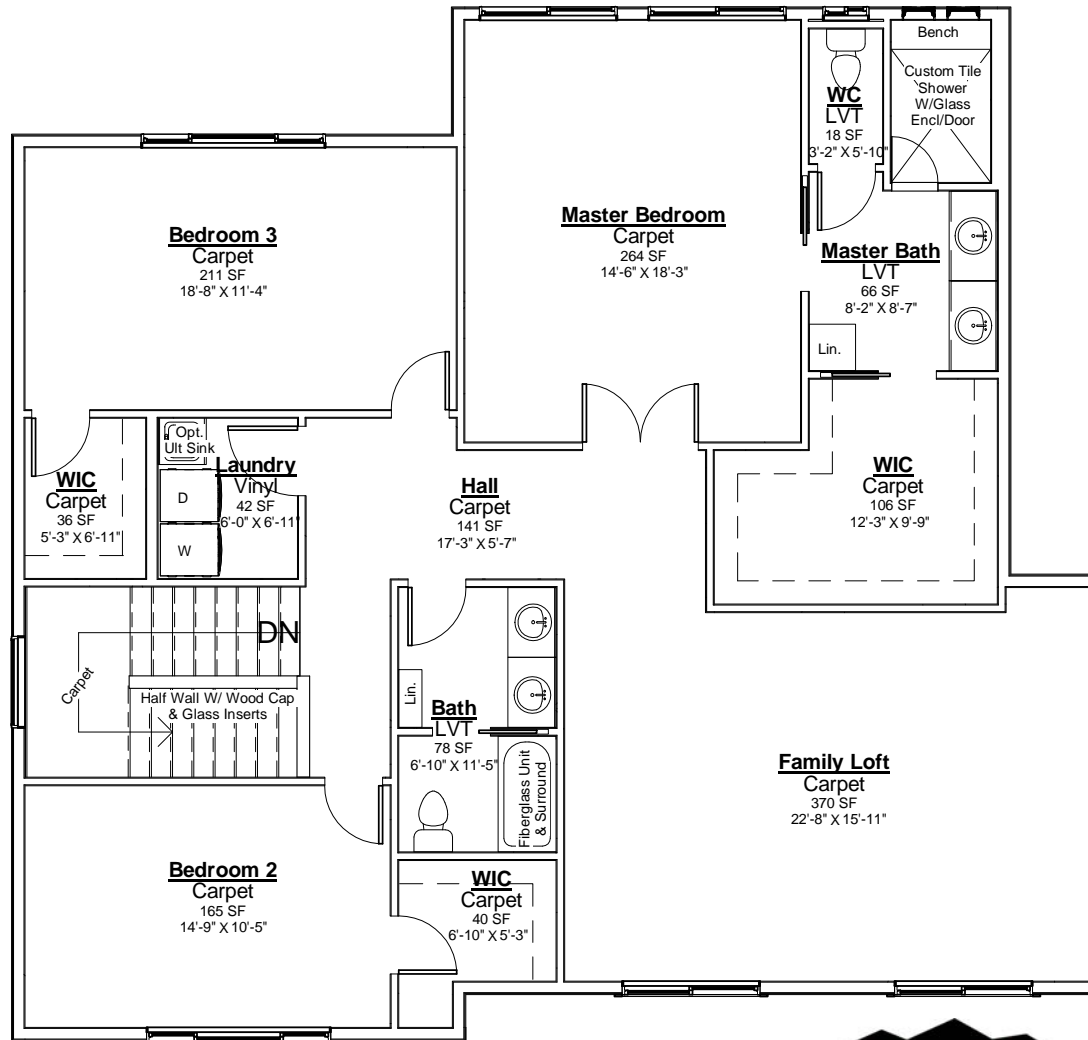

Ashton 3
Total Sqft: 4,542

Ashton 3

Total Sqft: 4,542

Ashton 3
 Basement Sqft: 1,349

COLLECTION
BY DESIGNER HOMES

Ashton 3

First Floor Sqft: 1,359

Ashton 3
Second Floor Sqft: 1,834