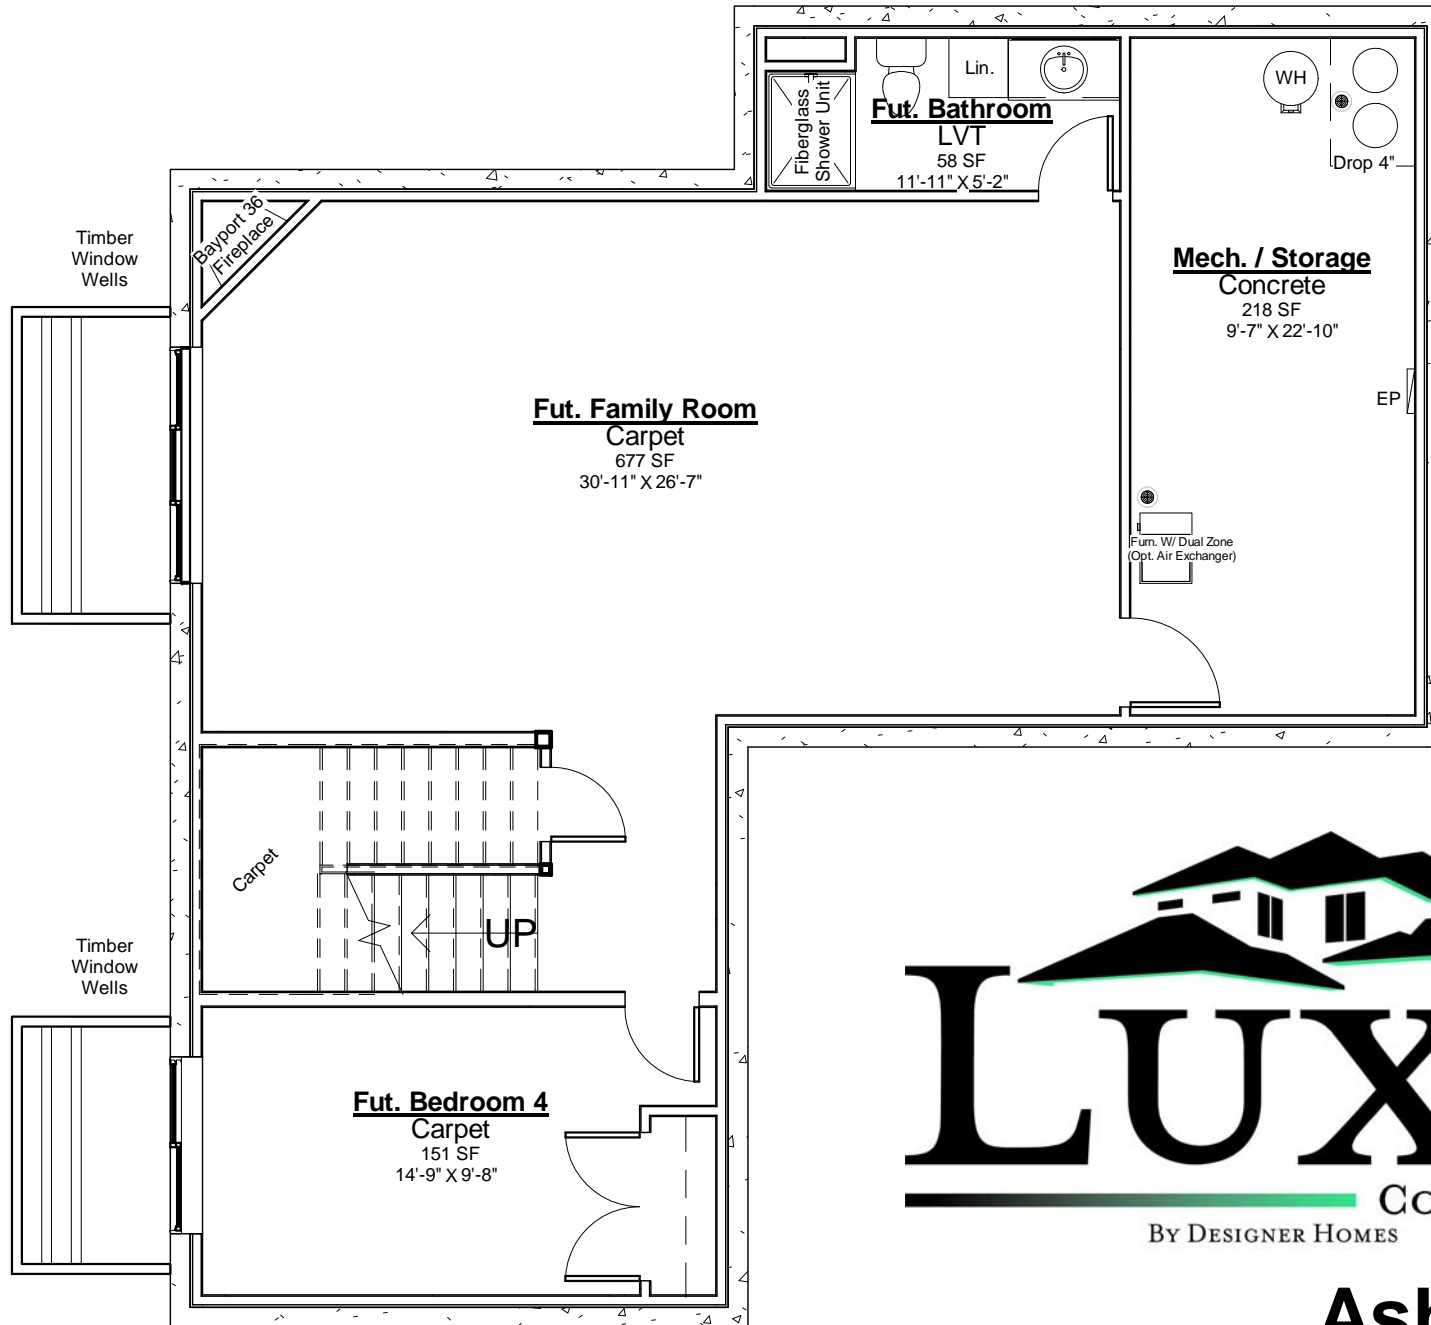

Ashton 3
Total Sqft: 4,542

Ashton 3

Total Sqft: 4,542

Ashton 3
 Basement Sqft: 1,349

COLLECTION
BY DESIGNER HOMES

Ashton 3

First Floor Sqft: 1,359

Ashton 3
Second Floor Sqft: 1,834