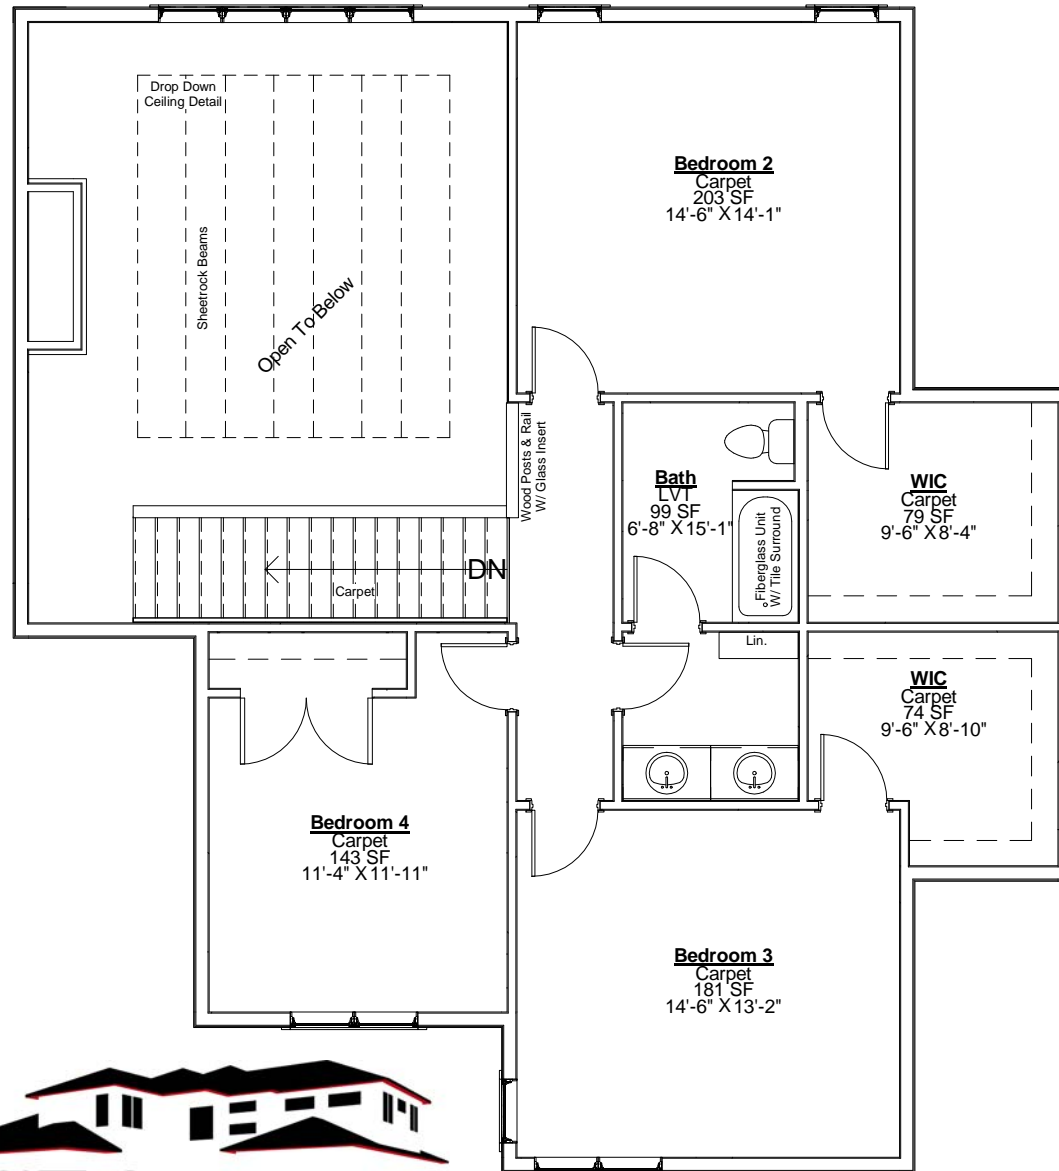

Santé Monica

Total Sqft: 5,190

DESIGNER
COLLECTION

By DESIGNER HOMES

Santé Monica
Total Sqft: 5,190

BY DESIGNER HOMES
Santé Monica
 Basement Sqft: 2,111

Santé Monica
First Floor Sqft: 2,111

Santé Monica
Second Floor Sqft: 968