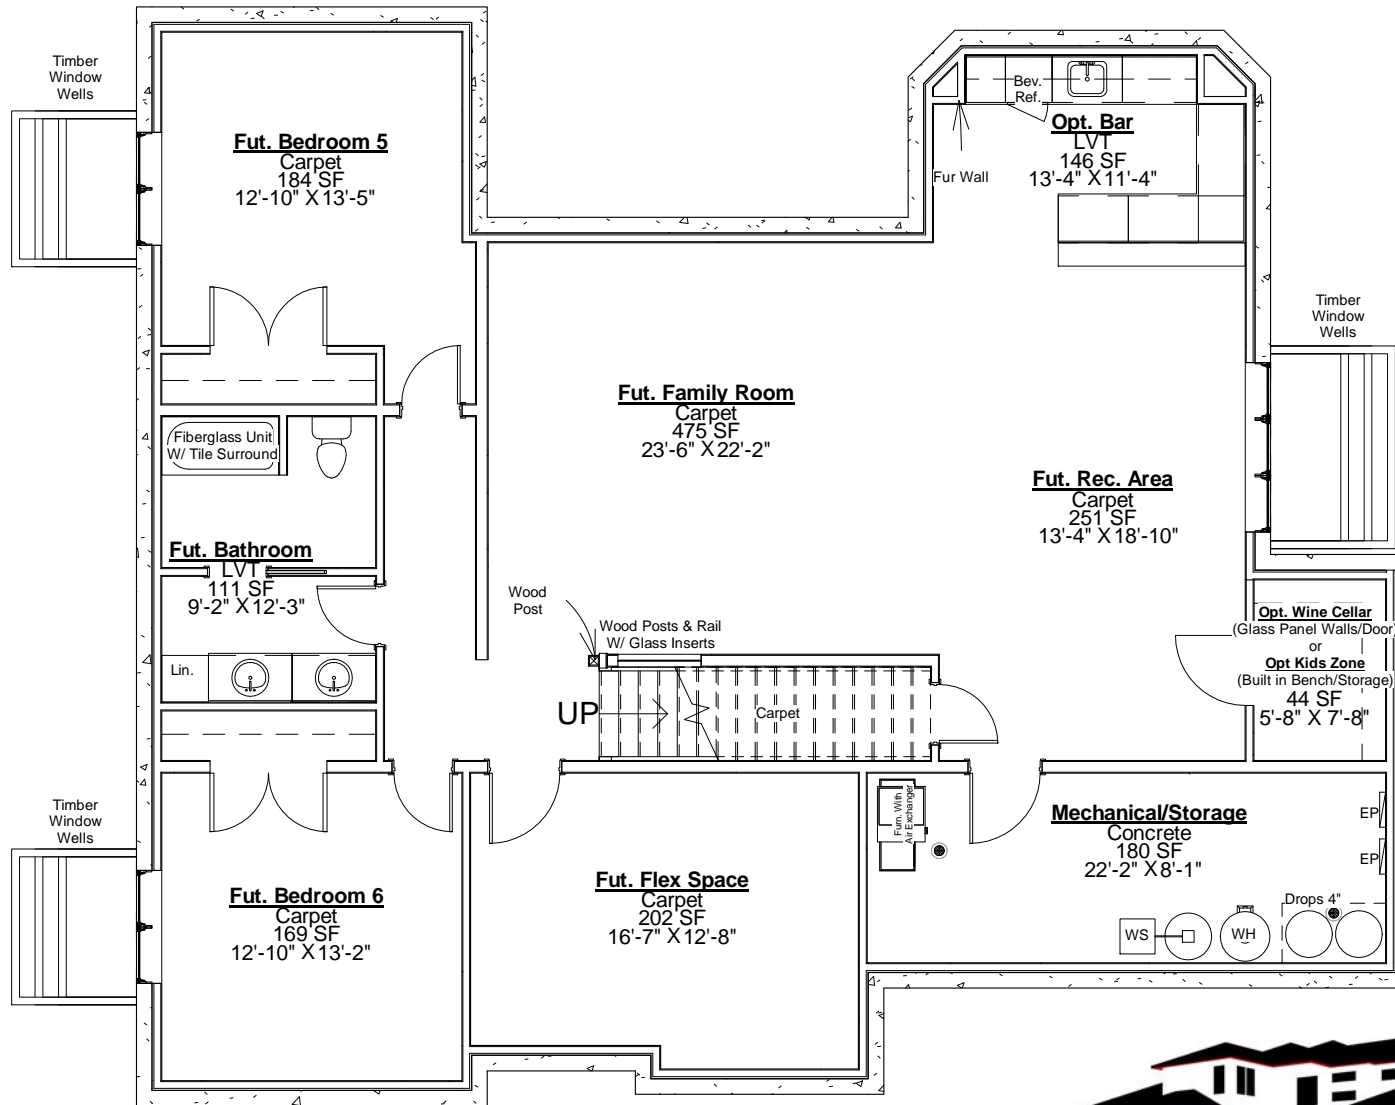

Santé Monica

Total Sqft: 5,190

DESIGNER
COLLECTION

By DESIGNER HOMES

Santé Monica
Total Sqft: 5,190

BY DESIGNER HOMES
Santé Monica
 Basement Sqft: 2,111

Santé Monica
First Floor Sqft: 2,111

Santé Monica
Second Floor Sqft: 968