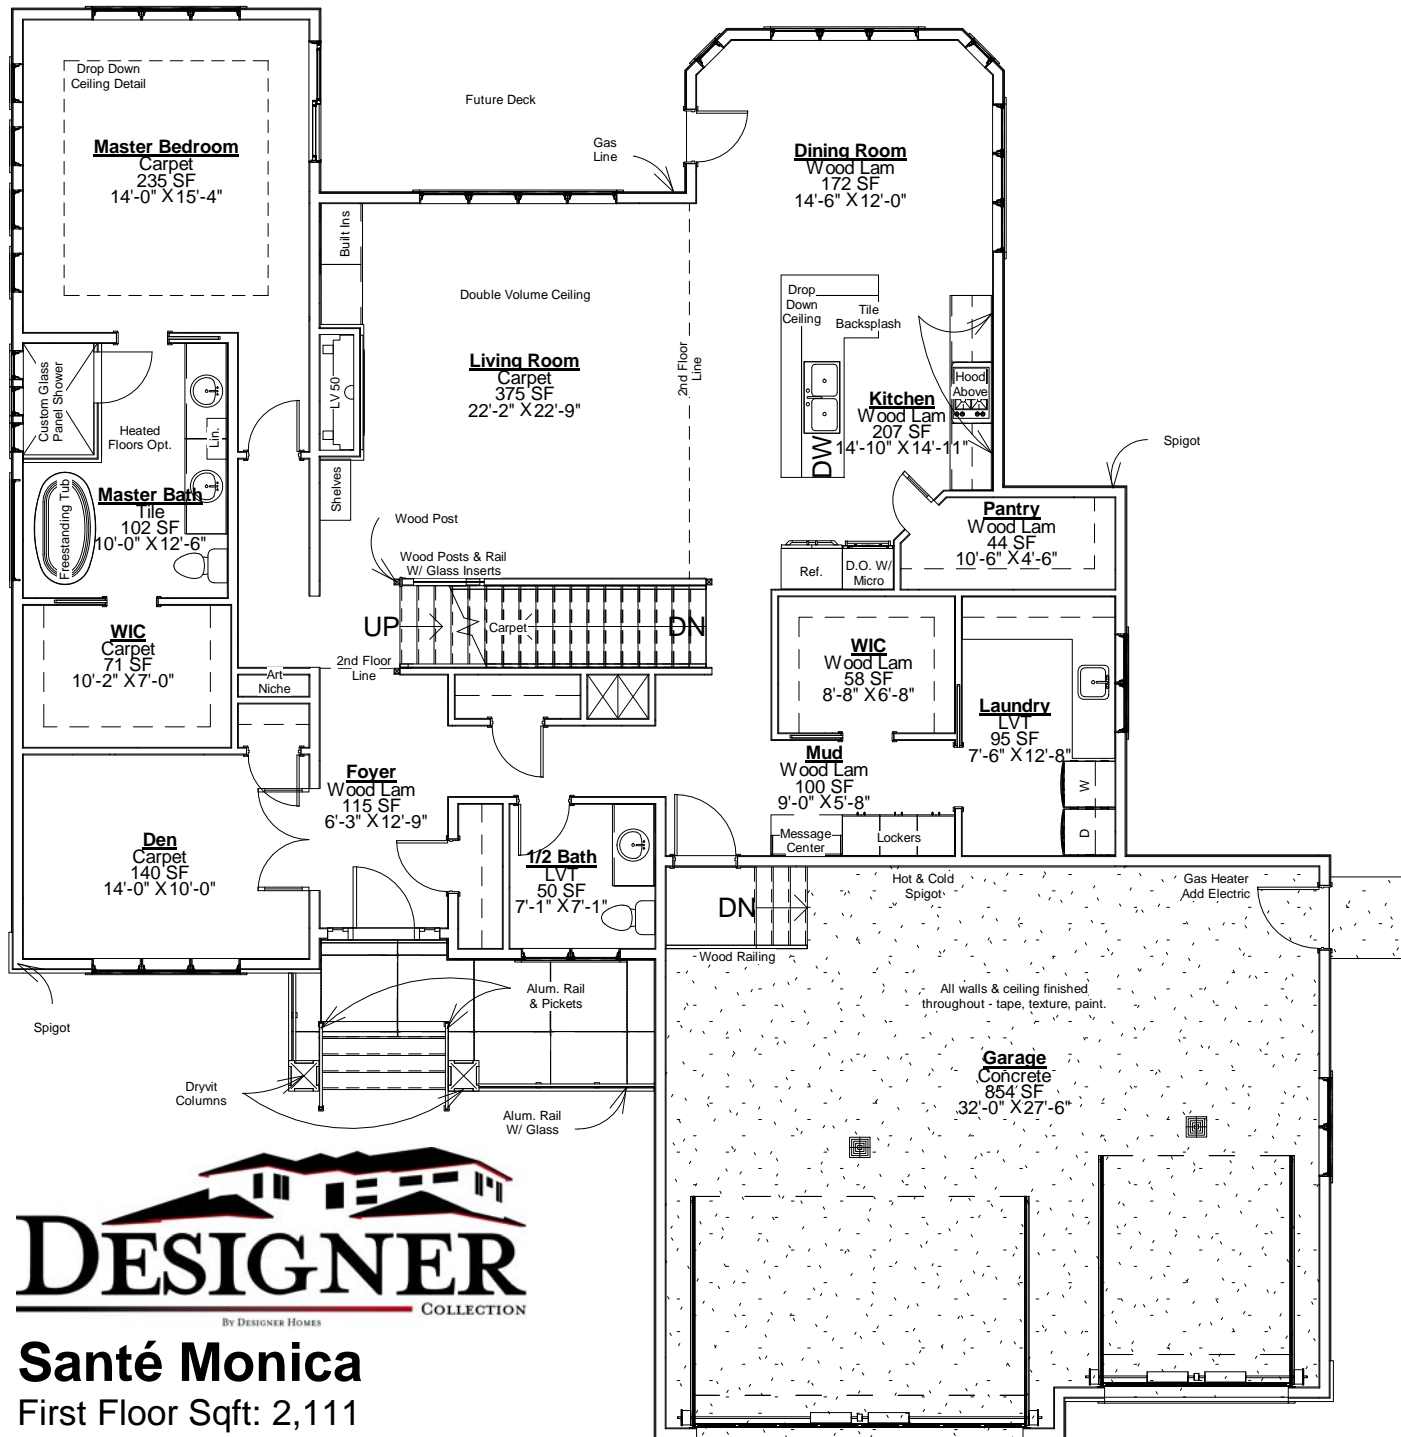

Santé Monica

Total Sqft: 5,190

DESIGNER
COLLECTION

By DESIGNER HOMES

Santé Monica
Total Sqft: 5,190

BY DESIGNER HOMES
Santé Monica
 Basement Sqft: 2,111

Santé Monica
First Floor Sqft: 2,111

Santé Monica
Second Floor Sqft: 968