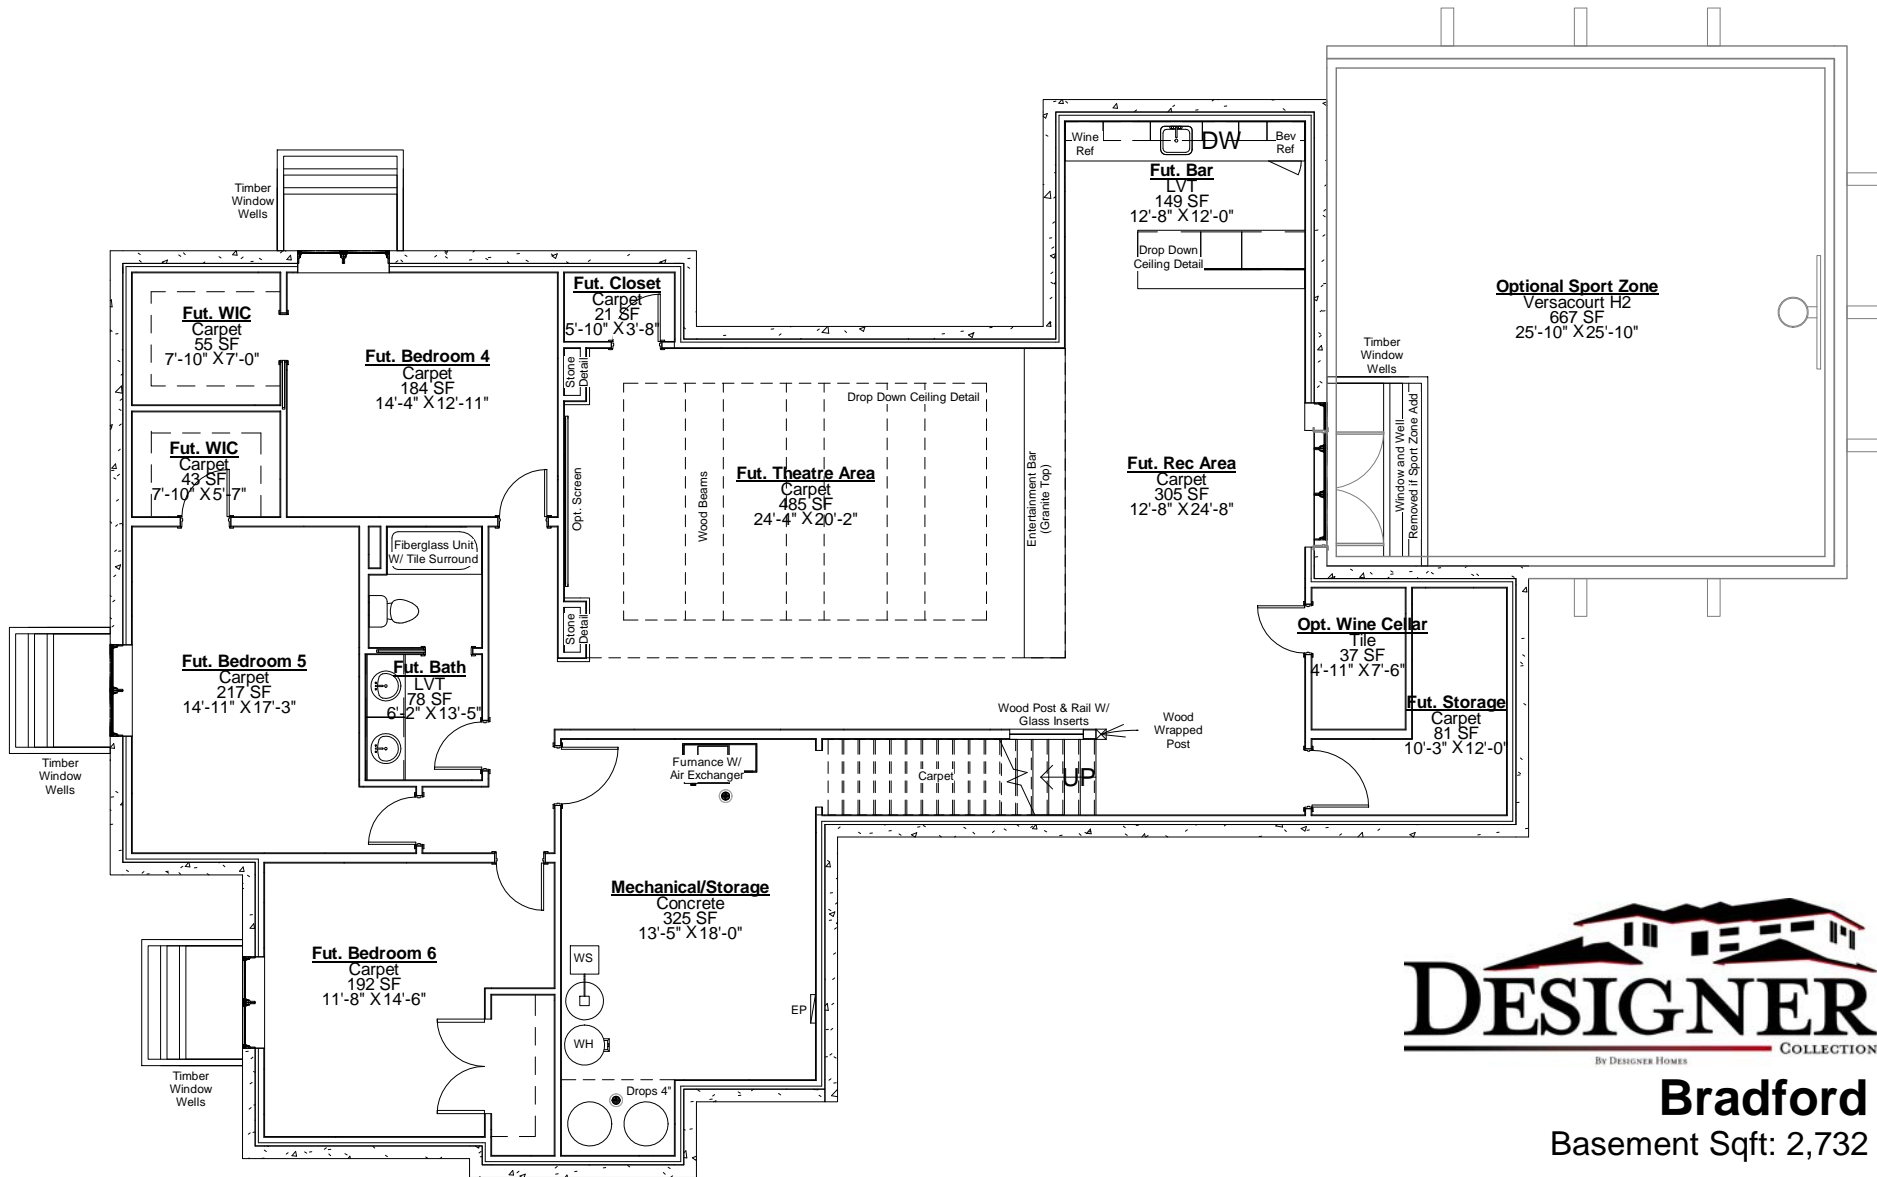

DESIGNER
BY DESIGNER HOMES COLLECTION

Bradford
Total Sqft: 5,507

DESIGNER
BY DESIGNER HOMES COLLECTION

Bradford
Total Sqft: 5,507

Bradford
Basement Sqft: 2,732

Bradford
First Floor Sqft: 2,775